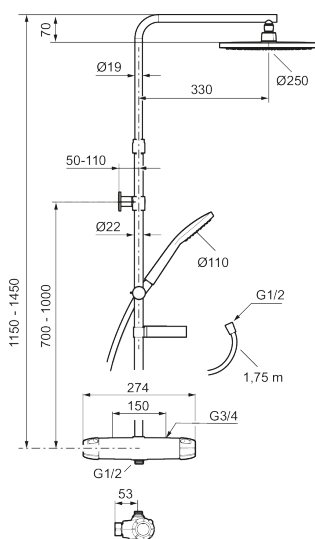

## Unique characteristics

Backflow protection unit type **EB**

## 9000E head shower kit

A flexible solution for those who want to enjoy both an overhead shower and a hand shower. At the core is an energy-efficient mixer in a timeless design, paired with a shower rail that includes a shelf for soap and shampoo. The mixer ensures a consistent temperature and smooth water flow in all conditions—providing safety and comfort for the whole family.

Article number: 82183500 RSK: 8283640 Flow 3 bar: 7.6 l/m

Description: Chrome

- Pressure balanced thermostatic mixer with head shower set
- Eco Flow
- With reversible headwork
- Temperature handle with safety stop at 38°C
- With Eco-function
- Approved non-return valves, EN-Standard EN1717
- Anti lime-scale head- and hand shower
- Shower bar with slider, soap dish and wall bracket with sealing
- Shower pipe can be shortened if required
- Wall bracket freely adjustable in height, 700–1000 from connection and 50–100 mm from wall, 2x20 mm spacers included, with sealing, hidden pipe joint