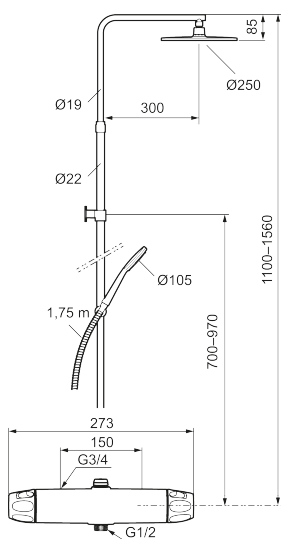

9000XE head shower kit

9000XE head shower kit is a head shower kit in brushed chrome.

The telescopic shower bar allows the wall bracket's height to be adapted to the specific bathroom's ceiling height, as well as to the user's height and/or the preferred distance to the shower head.

Description: Brushed chrome, 150 c/c, LEED/BREEAM compliant

Unique characteristics

Backflow protection unit type **EB**

- Safety mixer 9000XE and head shower set 9000XE
- With reversible headwork
- Anti lime-scale head- and hand shower
- Shower bar with slider and wall bracket with sealing
- Shower pipe can be shortened if required
- Wall bracket freely adjustable in height, 700–970 from connection and 50–100 mm from wall, 2x20 mm spacers included, with sealing, hidden pipe joint
- Lead Free material

NO.	FMM NO.	RSK	DESCRIPTION
6	S600087	8439711	Scalding protection ring, max 50°C
7	S600084	8439709	Thermostatic cartridge, complete, incl. service tool
7	S600271	8397030	Thermostatic cartridge, complete, without service tool
8	S600088	8439712	Nipple M18x1-G1/2 for shower mixer
9	S600112	8920116	Nipple M18x1
9	S600265		Nipple M18x1, with flow regulator 9 l/min
10	59800800	8592005	Inlet connectors, 160 c/c
11	38632006	8590311	Filter
12	S600105	8439713	Care-handle, black, 2 pcs
13	S600092	8237548	Shower head, chrome
13	S600092.75	8237550	Shower head, brushed chrome
14	S600091	8233001	Hand shower, chrome
14	S600091.75	8233003	Hand shower, brushed chrome
15	S600093	8239502	Slider, chrome
15	S600093.75	8284780	Slider, brushed chrome
16	S600109	8252036	Shower hose, chrome
16	S600109.75	8252038	Shower hose, brushed chrome
17	S600094	8221921	Wall bracket, chrome
18	S600298	3870203	Service tool