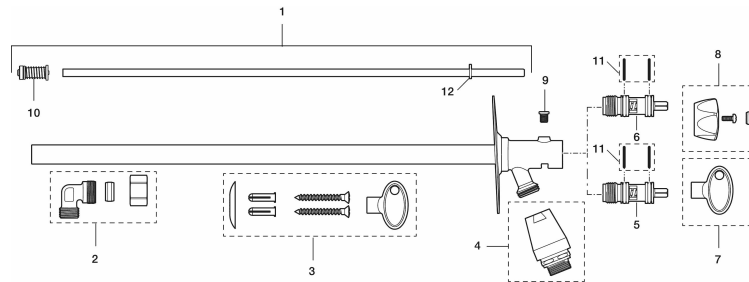

Article number: 42941000 RSK: 4316705

Description: For wall thickness max. 1000 mm

Unique characteristics

Backflow protection unit type 

- Self-draining
- With vacuum valve and key
- With approved non-return valve
- Frost-proof even if the hose/coupling is connected
- Can be cut to suit wall thickness
- Wall bracket: H=106 mm, W=66 mm, diagonal screw holes
- Approved backflow prevention device, EN-Standard EN 1717

Article number: 42941000 RSK: 4316705

Sparepartlist

NO.	FMM NO.	RSK	DESCRIPTION
1	37570400	4316710	Spindle, L=400 mm
1	37570600	4316711	Spindle, L=600 mm
1	37571000	4316712	Spindle, L=1000 mm
2	37551000	4316708	Valve body with cone and nut
3	39144300	4316713	Fastening details
4	29815000	5045393	Chrome, 10 pcs
4	29815009	5045391	Chrome
5	35160009	4316706	Headwork for loose key, retail packed
6	35160019	4316707	Headwork for loose handle, retail packed
7	42760009	4316714	Key, black, retail packed
8	42770000	4316715	Handle
9	37590000		Screw M5x6
10	37580000	5438346	Valve cone kit for spindle 3757
11	37801790	8314140	O-ring 17,3 x 2,4, 2 pcs
12	37521000		Guiding ring, 3 pcs