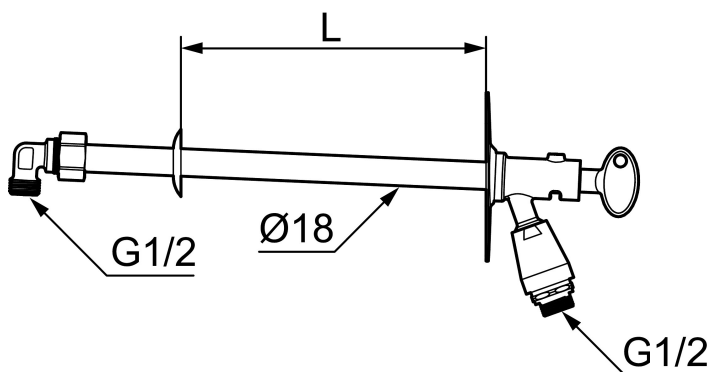

Garden valve with vacuum valve and key

Our garden valves are self-draining and therefore frost-proof even if you forget to dismantle the garden hose before the season with degrees below zero. However, we recommended that you always remove the hose and coupling when there is a risk of low temperatures.

Article number: 42941000 RSK: 4316705

Description: For wall thickness max. 1000 mm

Unique characteristics

Backflow protection unit type 

- Self-draining
- With vacuum valve and key
- With approved non-return valve
- Frost-proof even if the hose/coupling is connected
- Can be cut to suit wall thickness
- Wall bracket: H=106 mm, W=66 mm, diagonal screw holes
- Approved backflow prevention device, EN-Standard EN 1717

Article number: 42941000 RSK: 4316705

Sparepartlist

NO.	FMM NO.	RSK	DESCRIPTION
1	37570400	4316710	Spindle, L=400 mm
1	37570600	4316711	Spindle, L=600 mm
1	37571000	4316712	Spindle, L=1000 mm
2	37551000	4316708	Valve body with cone and nut
3	39144300	4316713	Fastening details
4	29815000	5045393	Chrome, 10 pcs
4	29815009	5045391	Chrome
5	35160009	4316706	Headwork for loose key, retail packed
6	35160019	4316707	Headwork for loose handle, retail packed
7	42760009	4316714	Key, black, retail packed
8	42770000	4316715	Handle
9	37590000		Screw M5x6
10	37580000	5438346	Valve cone kit for spindle 3757
11	37801790	8314140	O-ring 17,3 x 2,4, 2 pcs
12	37521000		Guiding ring, 3 pcs