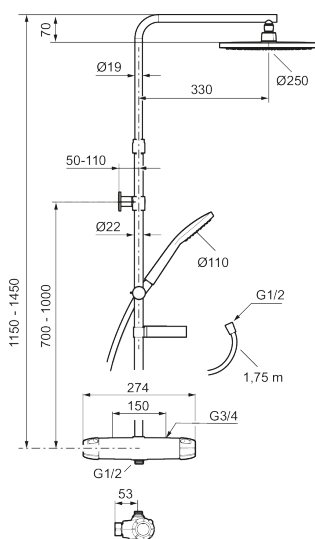

Unique characteristics

Backflow protection unit type **EB**

9000E head shower kit

A flexible solution for those who want to enjoy both an overhead shower and a hand shower. At the core is an energy-efficient mixer in a timeless design, paired with a shower rail that includes a shelf for soap and shampoo. The mixer ensures a consistent temperature and smooth water flow in all conditions—providing safety and comfort for the whole family.

Article number: 82183500 RSK: 8283640 Flow 3 bar: 7.6 l/m

Description: Chrome

- Pressure balanced thermostatic mixer with head shower set
- Eco Flow
- With reversible headwork
- Temperature handle with safety stop at 38°C
- With Eco-function
- Approved non-return valves, EN-Standard EN1717
- Anti lime-scale head- and hand shower
- Shower bar with slider, soap dish and wall bracket with sealing
- Shower pipe can be shortened if required
- Wall bracket freely adjustable in height, 700–1000 from connection and 50–100 mm from wall, 2x20 mm spacers included, with sealing, hidden pipe joint