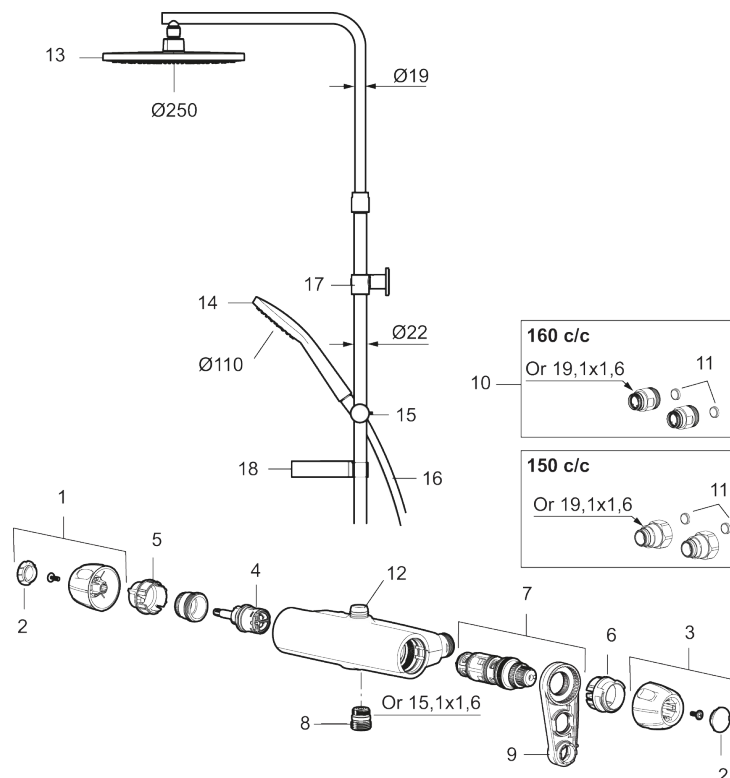

PRODUCT DESCRIPTION

9000E head shower kit

A flexible solution for those who want to enjoy both an overhead shower and a hand shower. At the core is an energy-efficient mixer in a timeless design, paired with a shower rail that includes a shelf for soap and shampoo. The mixer ensures a consistent temperature and smooth water flow in all conditions—providing safety and comfort for the whole family.

The mixer features an Eco-stop function that automatically reduces water consumption. For a higher flow, simply press the Eco function button. The mixer meets energy class A standards.

About 9000E

Timeless, classic design with a range of smart, energy-saving features. That's why the 9000E series is the natural choice in so many homes and public spaces. A stylish way to save both water and energy. All mixers in the series are certified and comply with current building regulations.

Article number: 82183500

RSK: 8283640

Sparepartlist

NO.	FMM NO.	RSK	DESCRIPTION
1	S600334	8397049	On/off handle, complete, krom
2	S600335	8397050	End cover, black, 2 pcs