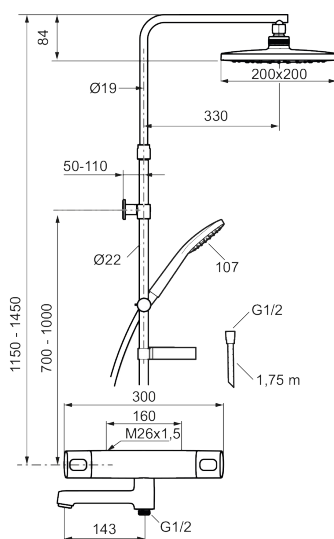

Description: Chrome, 160 c/c

Unique characteristics

Backflow protection unit type **EB**

- Note! 160 c/c
- Pressure balanced thermostatic mixer with head shower set
- With reversible headwork
- Eco Flow
- Temperature handle with safety stop at 38°C
- With Eco-function
- Approved non-return valves, EN-Standard EN1717
- Anti lime-scale head- and hand shower with 3 shower jet settings
- Shower bar with slider and wall bracket with sealing
- Shower pipe can be shortened if required
- Wall bracket freely adjustable in height, 700–1000 from connection and 50–110 mm from wall, 2x20 mm spacers included, with sealing, hidden pipe joint

NO.	FMM NO.	RSK	DESCRIPTION
11	35976209	8592039	Care-handle, black, 2 pcs
12	39710800	8591967	Nipple M18x1-G1/2 for shower mixer
13	83990000	8154079	Swivel spout with integrated diverter
14	39754000	8591969	Nipple M18x1 with o-ring for bath mixer
15	38521000	8295345	Stop ring
16	38086000	8439701	Locking screw
17	29142400	8281526	Housing M24 ext., 13 mm
18	29102650	8281547	Aerator insert, 20–24 l/min at 300 kPa
19	S600298	3870203	Service tool
20	S600367	8237702	Shower head, 220x220 mm
21	S600366	8233196	Hand shower, 107x107 mm
22	S600094	8221921	Wall bracket, chrome
23	S600246	8239619	Slider, chrome
24	S600109	8252036	Shower hose, chrome