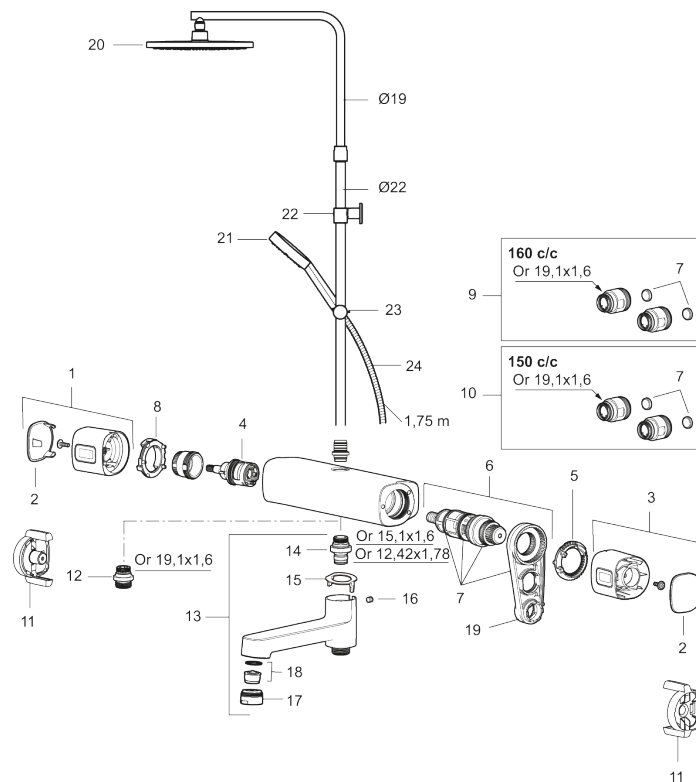

Description: Chrome, 160 c/c

Unique characteristics

Backflow protection unit type **EB**

- Note! 160 c/c
- Pressure balanced thermostatic mixer with head shower set
- With reversible headwork
- Eco Flow
- Temperature handle with safety stop at 38°C
- With Eco-function
- Approved non-return valves, EN-Standard EN1717
- Anti lime-scale head- and hand shower with 3 shower jet settings
- Shower bar with slider and wall bracket with sealing
- Shower pipe can be shortened if required
- Wall bracket freely adjustable in height, 700–1000 from connection and 50–110 mm from wall, 2x20 mm spacers included, with sealing, hidden pipe joint

Sparepartlist

NO.	FMM NO.	RSK	DESCRIPTION
1	35480009	8592029	On/off handle, complete
2	39031500	8592052	End cover
3	35480109	8592033	Temperature handle, complete
4	35980009	8585850	Ceramic on/off headwork, reversible
5	38523000	8592058	Scalding protection ring
6	S600275	8397029	Thermostatic cartridge, complete, incl. service tool
7	38680009	8591701	Filter kit incl. o-rings and service tool
8	38531040	8592060	Stop ring, reversible
9	59800800	8592005	Inlet connectors, 160 c/c
10	59810800	8592006	Inlet connectors 150 c/c (left-handed thread)

NO.	FMM NO.	RSK	DESCRIPTION
11	35976209	8592039	Care-handle, black, 2 pcs
12	39710800	8591967	Nipple M18x1-G1/2 for shower mixer
13	83990000	8154079	Swivel spout with integrated diverter
14	39754000	8591969	Nipple M18x1 with o-ring for bath mixer
15	38521000	8295345	Stop ring
16	38086000	8439701	Locking screw
17	29142400	8281526	Housing M24 ext., 13 mm
18	29102650	8281547	Aerator insert, 20–24 l/min at 300 kPa
19	S600298	3870203	Service tool
20	S600367	8237702	Shower head, 220x220 mm
21	S600366	8233196	Hand shower, 107x107 mm
22	S600094	8221921	Wall bracket, chrome
23	S600246	8239619	Slider, chrome
24	S600109	8252036	Shower hose, chrome