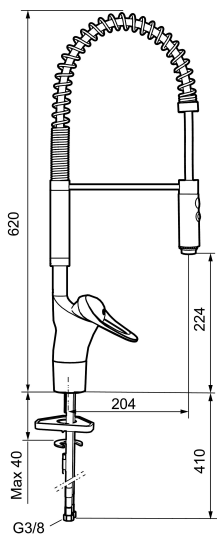

Unique characteristics

Backflow protection unit type

9000E flexi kitchen mixer

An optimal fusion of design and function. The FM Mattsson 9000E range ushers in a new generation of mixers that are environmentally engineered down to the last detail. The mixer brings beauty and technical perfection to your kitchen. Even in its basic version, the mixer has unique functions that save energy without compromising on comfort.

Article number: 81000010 **RSK:** 8310181 **Flow 3 bar:** 10.2 l/m

Description: Chrome, connection nut G3/8"

- Cold Start
- Ceramic cartridge with soft closing function
- Adjustable flow control and temperature limiter
- Hose, limitation part for 60°, 85°, 110° or 360° included
- Nozzle with concentrated jet and handshower
- Soft PEX[®] hoses (stainless steel braided)
- Approved non-return valves, EN-Standard EN1717
- Hole diameter Ø34-37 mm