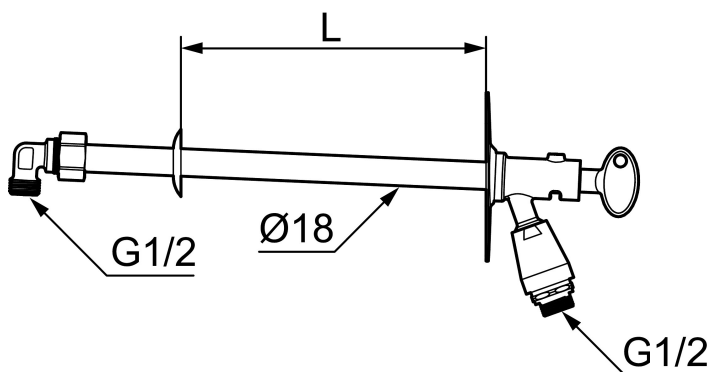

Garden valve with vacuum valve and key

Our garden valves are self-draining and therefore frost-proof even if you forget to dismantle the garden hose before the season with degrees below zero. However, we recommended that you always remove the hose and coupling when there is a risk of low temperatures.

Article number: 42941000 RSK: 4316705

Description: For wall thickness max. 1000 mm

Unique characteristics

Backflow protection unit type 

- Self-draining
- With vacuum valve and key
- With approved non-return valve
- Frost-proof even if the hose/coupling is connected
- Can be cut to suit wall thickness
- Wall bracket: H=106 mm, W=66 mm, diagonal screw holes
- Approved backflow prevention device, EN-Standard EN 1717