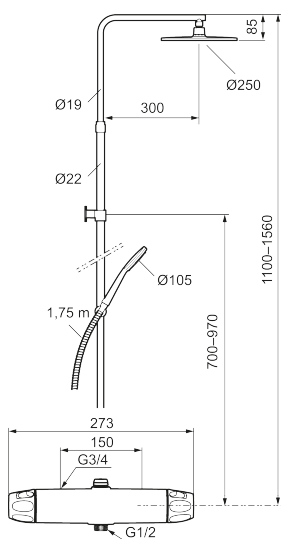

9000XE head shower kit

9000XE head shower kit is a head shower kit in chrome. The telescopic shower bar allows the wall bracket's height to be adapted to the specific bathroom's ceiling height, as well as to the user's height and/or the preferred distance to the shower head.

Article number: 86831500 **RSK:** 8283219 **Flow 3 bar:** 7.6 l/m

Description: Chrome, 150 c/c

- Safety mixer 9000XE and head shower set 9000XE
- With reversible headwork
- Anti lime-scale head- and hand shower
- Shower bar with slider and wall bracket with sealing
- Shower pipe can be shortened if required
- Wall bracket freely adjustable in height, 700–970 from connection and 50–100 mm from wall, 2x20 mm spacers included, with sealing, hidden pipe joint
- Lead Free material

Unique characteristics

Backflow protection unit type **EB**

PRODUCT DESCRIPTION

9000XE head shower kit

9000XE head shower kit is a head shower kit in chrome. The telescopic shower bar allows the wall bracket's height to be adapted to the specific bathroom's ceiling height, as well as to the user's height and/or the preferred distance to the shower head.

NO.	FMM NO.	RSK	DESCRIPTION
8	S600088	8439712	Nipple M18x1-G1/2 for shower mixer
9	S600112	8920116	Nipple M18x1
9	S600265		Nipple M18x1, with flow regulator 9 l/min
10	59800800	8592005	Inlet connectors, 160 c/c
11	38632006	8590311	Filter
12	S600105	8439713	Care-handle, black, 2 pcs
13	S600092	8237548	Shower head, chrome
13	S600092.75	8237550	Shower head, brushed chrome
14	S600091	8233001	Hand shower, chrome
14	S600091.75	8233003	Hand shower, brushed chrome
15	S600093	8239502	Slider, chrome
15	S600093.75	8284780	Slider, brushed chrome
16	S600109	8252036	Shower hose, chrome
16	S600109.75	8252038	Shower hose, brushed chrome
17	S600094	8221921	Wall bracket, chrome
18	S600298	3870203	Service tool