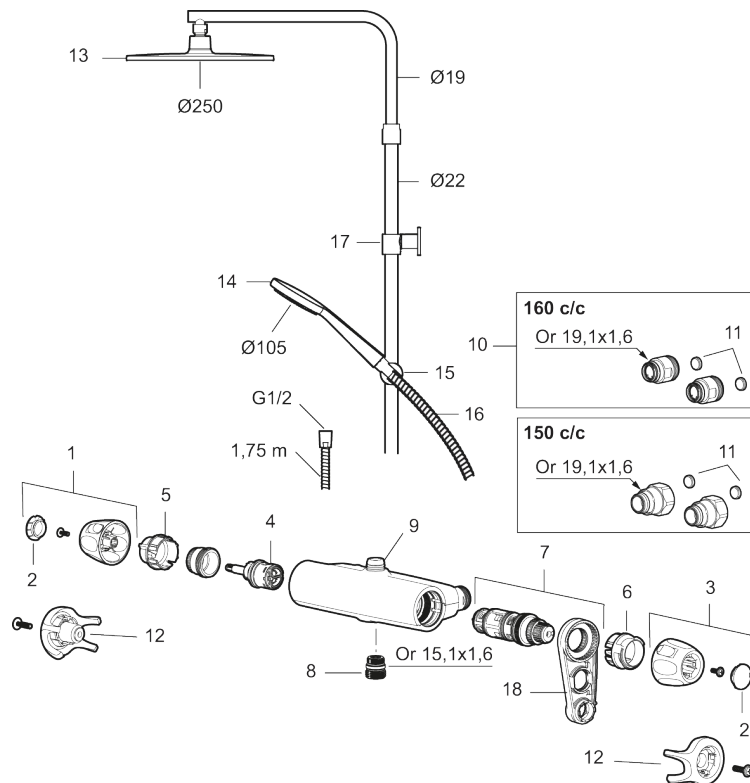

PRODUCT DESCRIPTION

9000XE head shower kit

9000XE head shower kit is a head shower kit in chrome. The telescopic shower bar allows the wall bracket's height to be adapted to the specific bathroom's ceiling height, as well as to the user's height and/or the preferred distance to the shower head.

Article number: 86831500

RSK: 8283219

Sparepartlist

NO.	FMM NO.	RSK	DESCRIPTION
1	S600083	8218917	On/off handle, complete, krom
1	S600083.75	8218919	On/off handle, complete, brushed chrome
2	S600116	8218920	End cover, chrome
2	S600116.75	8218922	End cover, brushed chrome
3	S600082	8218914	Temperature handle, complete, chrome
3	S600082.75	8218916	Temperature handle, complete, brushed chrome
4	S600020	8441462	Reversible headwork shower mixer 12 l/min, with service tool
4	S600269	8387232	Reversible headwork shower mixer 12 l/min
5	S600117	8439714	Stop ring, for two outlet (down and up)
6	S600087	8439711	Scalding protection ring, max 50°C
7	S600084	8439709	Thermostatic cartridge, complete, incl. service tool
7	S600271	8397030	Thermostatic cartridge, complete, without service tool