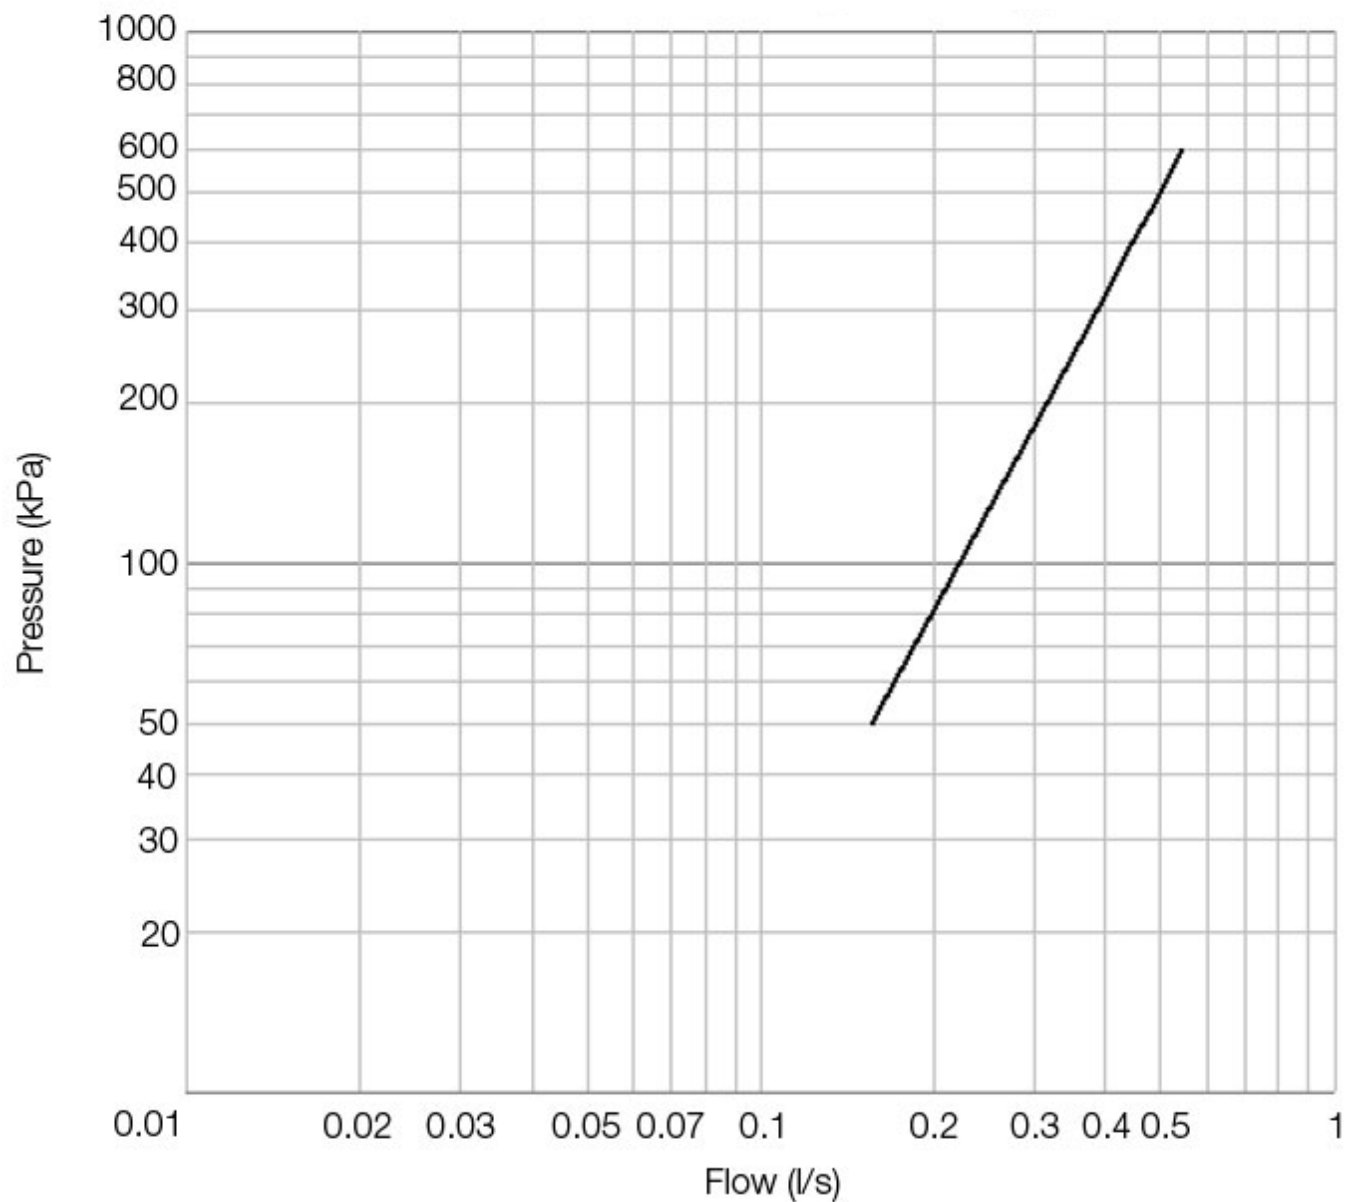

Pressure drop graph

FMM 9496-0000 Pressure balanced thermostatic mixer bath

Pressure drop graph

FMM 9496-0000 Pressure balanced thermostatic mixer shower