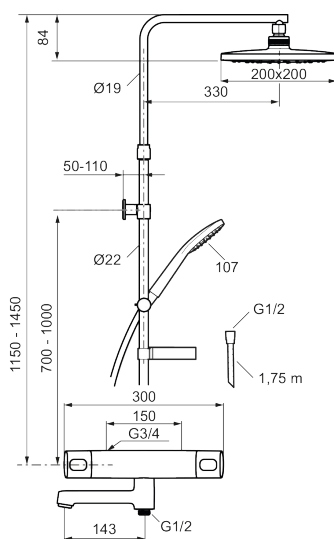

Description: Chrome, 150 c/c

Unique characteristics

Energy class

Assessed

Backflow protection unit type

- Pressure balanced thermostatic mixer with head shower set
- With reversible headwork
- Eco Flow
- Temperature handle with safety stop at 38°C
- With Eco-function
- Approved non-return valves, EN-Standard EN1717
- Anti lime-scale head- and hand shower with 3 shower jet settings
- Shower bar with slider and wall bracket with sealing
- Shower pipe can be shortened if required
- Wall bracket freely adjustable in height, 700–1000 from connection and 50–110 mm from wall, 2x20 mm spacers included, with sealing, hidden pipe joint

NO.	FMM NO.	RSK	DESCRIPTION
11	35976209	8592039	Care-handle, black, 2 pcs
12	39710800	8591967	Nipple M18x1-G1/2 for shower mixer
13	83990000	8154079	Swivel spout with integrated diverter
14	39754000	8591969	Nipple M18x1 with o-ring for bath mixer
15	38521000	8295345	Stop ring
16	38086000	8439701	Locking screw
17	29142400	8281526	Housing M24 ext., 13 mm
18	29102650	8281547	Aerator insert, 20–24 l/min at 300 kPa
19	S600298	3870203	Service tool
20	S600367	8237702	Shower head, 220x220 mm
21	S600366	8233196	Hand shower, 107x107 mm
22	S600094	8221921	Wall bracket, chrome
23	S600246	8239619	Slider, chrome
24	S600109	8252036	Shower hose, chrome