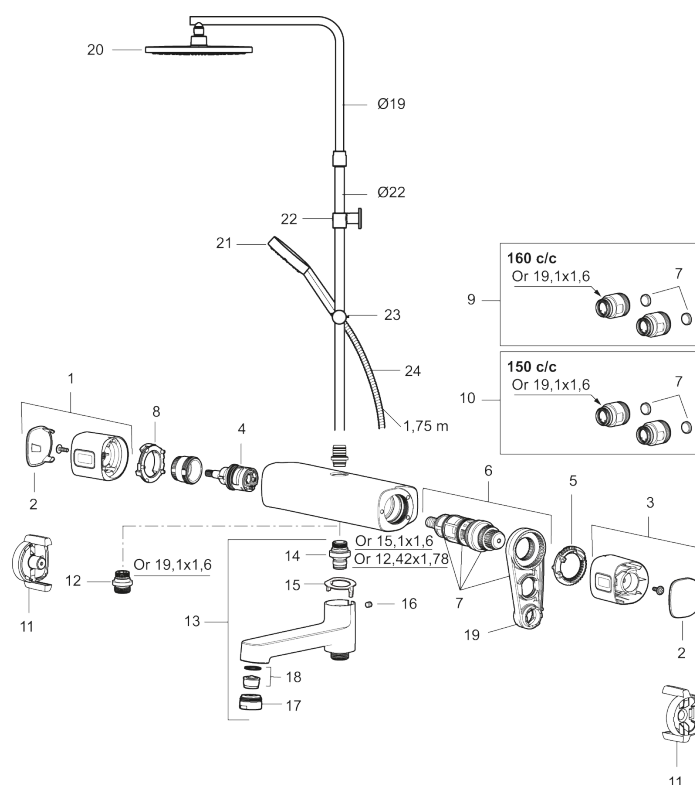

Description: Chrome, 150 c/c

Unique characteristics

Energy class

Assessed

Backflow protection unit type

- Pressure balanced thermostatic mixer with head shower set
- With reversible headwork
- Eco Flow
- Temperature handle with safety stop at 38°C
- With Eco-function
- Approved non-return valves, EN-Standard EN1717
- Anti lime-scale head- and hand shower with 3 shower jet settings
- Shower bar with slider and wall bracket with sealing
- Shower pipe can be shortened if required
- Wall bracket freely adjustable in height, 700–1000 from connection and 50–110 mm from wall, 2x20 mm spacers included, with sealing, hidden pipe joint

Sparepartlist

NO.	FMM NO.	RSK	DESCRIPTION
1	35480009	8592029	On/off handle, complete
2	39031500	8592052	End cover
3	35480109	8592033	Temperature handle, complete
4	35980009	8585850	Ceramic on/off headwork, reversible
5	38523000	8592058	Scalding protection ring
6	S600275	8397029	Thermostatic cartridge, complete, incl. service tool
7	38680009	8591701	Filter kit incl. o-rings and service tool
8	38531040	8592060	Stop ring, reversible
9	59800800	8592005	Inlet connectors, 160 c/c
10	59810800	8592006	Inlet connectors 150 c/c (left-handed thread)

NO.	FMM NO.	RSK	DESCRIPTION
11	35976209	8592039	Care-handle, black, 2 pcs
12	39710800	8591967	Nipple M18x1-G1/2 for shower mixer
13	83990000	8154079	Swivel spout with integrated diverter
14	39754000	8591969	Nipple M18x1 with o-ring for bath mixer
15	38521000	8295345	Stop ring
16	38086000	8439701	Locking screw
17	29142400	8281526	Housing M24 ext., 13 mm
18	29102650	8281547	Aerator insert, 20–24 l/min at 300 kPa
19	S600298	3870203	Service tool
20	S600367	8237702	Shower head, 220x220 mm
21	S600366	8233196	Hand shower, 107x107 mm
22	S600094	8221921	Wall bracket, chrome
23	S600246	8239619	Slider, chrome
24	S600109	8252036	Shower hose, chrome