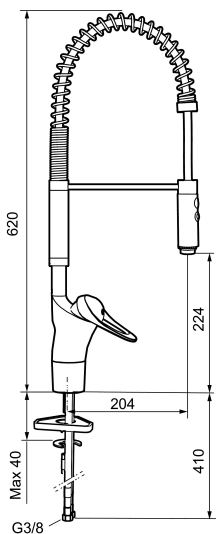

9000E flexi kitchen mixer

An optimal fusion of design and function. The FM Mattsson 9000E range ushers in a new generation of mixers that are environmentally engineered down to the last detail. The mixer brings beauty and technical perfection to your kitchen. Even in its basic version, the mixer has unique functions that save energy without compromising on comfort.

Article number: 81000010 **RSK:** 8310181 **Flow 3 bar:** 10.2 l/m

Description: Chrome, connection nut G3/8"

- Cold Start
- Ceramic cartridge with soft closing function
- Adjustable flow control and temperature limiter
- Hose, limitation part for 60°, 85°, 110° or 360° included
- Nozzle with concentrated jet and handshower
- Soft PEX® hoses (stainless steel braided)
- Approved non-return valves, EN-Standard EN1717
- Hole diameter Ø34-37 mm