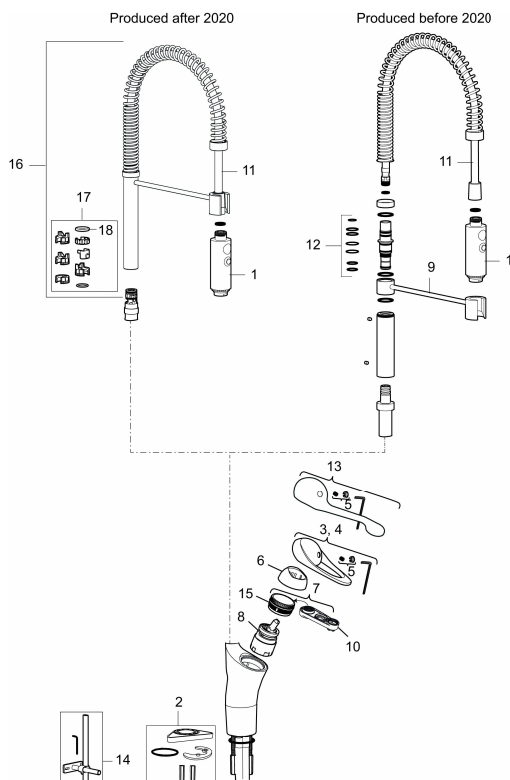

Article number: 81000010 **RSK:** 8310181 **Flow 3 bar:** 10.2 l/m

Description: Chrome, connection nut G3/8"

- Cold Start
- Ceramic cartridge with soft closing function
- Adjustable flow control and temperature limiter
- Hose, limitation part for 60°, 85°, 110° or 360° included
- Nozzle with concentrated jet and handshower
- Soft PEX® hoses (stainless steel braided)
- Approved non-return valves, EN-Standard EN1717
- Hole diameter Ø34-37 mm

Article number: 81000010 RSK: 8310181

Sparepartlist

NO.	FMM NO.	RSK	DESCRIPTION
1	29190000	8592013	Nozzle for Flexi
2	39141800		Fastening kit, for kitchen mixer without on/off valve
3	58500000	8591936	Lever, complete, L=90 mm
4	58501750	8591937	Lever, complete, L=150 mm
5	58510000	8591944	Cover lid with colour marking
6	58520000	8591945	Cover sleeve
7	58530140	8241726	Fastening nipple with service tool
8	S600273	8387230	Ceramic cartridge with service tool, cold start (green ring)
8	59120000	8591769	Ceramic cartridge, cold start (green ring)
8	59115500	8591947	Ceramic cartridge with service tool, standard (red ring)
8	59126000	8591966	Ceramic cartridge with service tool, Eco Plus (green ring)

NO.	FMM NO.	RSK	DESCRIPTION
9	27580000	8594559	Nozzle arm and screw
10	S600298	3870203	Service tool
11	38801007	8592014	Hose for Flexi
12	37800100	8594556	O-ring kit
13	58501800	8592048	Lever, complete, L=180 mm
14	S600308	8387263	Stabilizer kit
15	29390000	8295356	Fastening nipple
16	S600056		Spout, complete
17	58641000	8594560	Lock kit for swivel spout
18	37801550	8295350	O-ring 15,54 x 2,62, 2 pcs
20	58641000	8594560	Lock kit for swivel spout