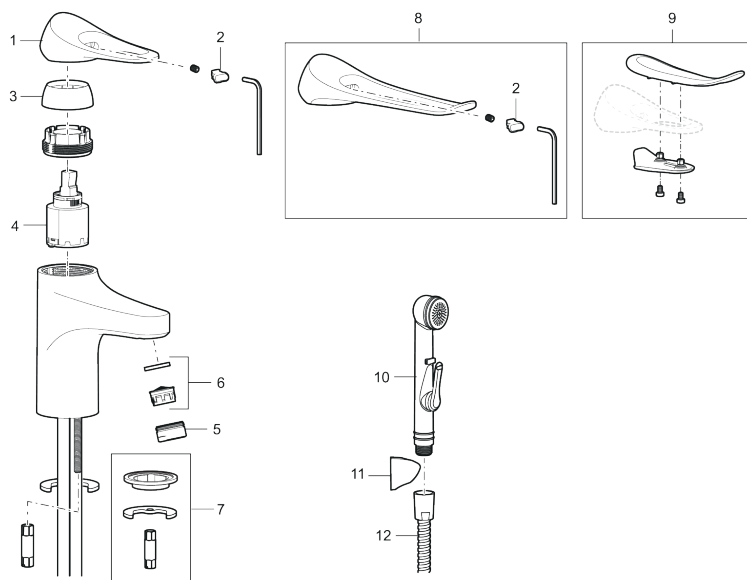

PRODUCT DESCRIPTION

9000XE basin mixer

9000XE basin mixer is a basin mixer in brushed chrome. Its classic design and water-saving function make it a natural choice for the bathroom. The product comes with a push-down waste.

Article number: 86535013

RSK: 8278977

Sparepartlist

NO.	FMM NO.	RSK	DESCRIPTION
1	S600096	8387022	Lever, complete, chrome
1	S600096.75	8387024	Lever, complete, Brushed chrome
2	S600097	8387025	Cover lid with colour marking
3	S600101	8387029	Cover sleeve, chrome
3	S600101.75	8387031	Cover sleeve, brushed chrome
4	S600100	8387028	Ceramic cartridge with tool, for kitchen mixer (LEED) and basin mixer
4	S600099	8387027	Ceramic cartridge, without tool, for kitchen mixer (LEED) and basin mixer
4	S600178	8387036	Ceramic cartridge with tools
4	S600272	8387234	Ceramic cartridge, without tool
5	S600156	8280014	Housing M24 ext., 13 mm, chrome
5	S600156.75	8280015	Housing M24 ext., 13 mm, brushed chrome
6	S600072	8281671	Aerator insert, 3 l/min at 200–600 kPa
6	S600226	8280024	Aerator insert, 1,7 l/min at 200–600 kPa
7	S600160	8387096	Fastening kit, for basin mixer
8	S600175	8387083	Care-lever, complete
9	S600106	8397001	Care-kit