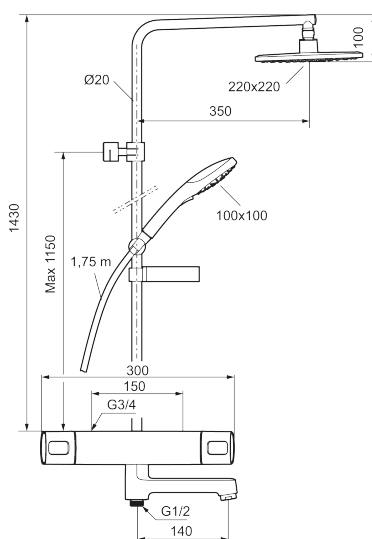

Article number: 83931500 **RSK:** 8377334 **Flow 3 bar:** 22.0 l/m
Description: Chrome, 150 c/c, Replaced by 83932500

Unique characteristics

Backflow protection unit type **EB**

- Safety mixer Siljan and head shower set Siljan
- With reversible headwork
- Svivel spout with integrated diverter
- Anti lime-scale head- and hand shower
- Eco Flow, hand shower 9 l/min and head shower 12 l/min
- Shower bar with slider, soap dish and wall bracket with sealing
- Shower pipe can be shortened if required
- Flexible wall bracket ± 5 mm in height and 50–100 mm from wall, 2x18 mm spacers included, with sealing, hidden pipe joint