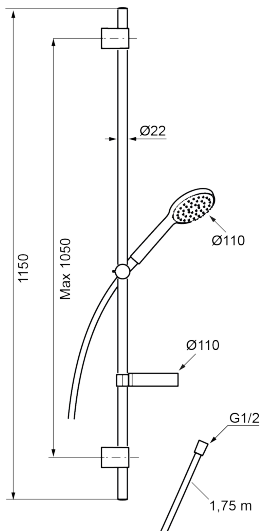

9000XE shower set XL

The 9000XE shower set comes in chrome with a metal hose and adjustable wall brackets, here with an extra-long shower rail. The generously sized shower head provides a comfortable shower experience with strong pressure and even spray – without wasting water. The shower set is easy to install in any type of bathroom.

Article number: 86701100 **RSK:** 8233172 **Flow 3 bar:** 7.6 l/m

Description: Chrome

- Anti lime-scale hand shower
- With soap dish
- Shower bar with slider and flexible upper wall brackets with sealing
- Lead Free material

Unique characteristics

PRODUCT DESCRIPTION

9000XE shower set XL

The 9000XE shower set comes in chrome with a metal hose and adjustable wall brackets, here with an extra-long shower rail. The generously sized shower head provides a comfortable shower experience with strong pressure and even spray – without wasting water. The shower set is easy to install in any type of bathroom.

Article number: 86701100

RSK: 8233172

Sparepartlist

| NO. | FMM NO. | RSK | DESCRIPTION |
|-----|---------|---------|-----------------------------|
| 1 | S600330 | 8233133 | Hand shower, chrome |
| 2 | S600266 | 8239702 | Wall bracket, chrome, 2 pcs |
| 3 | S600246 | 8239619 | Slider, chrome |
| 4 | S600109 | 8252036 | Shower hose, chrome |
| 5 | S600331 | 8239741 | Soap dish |