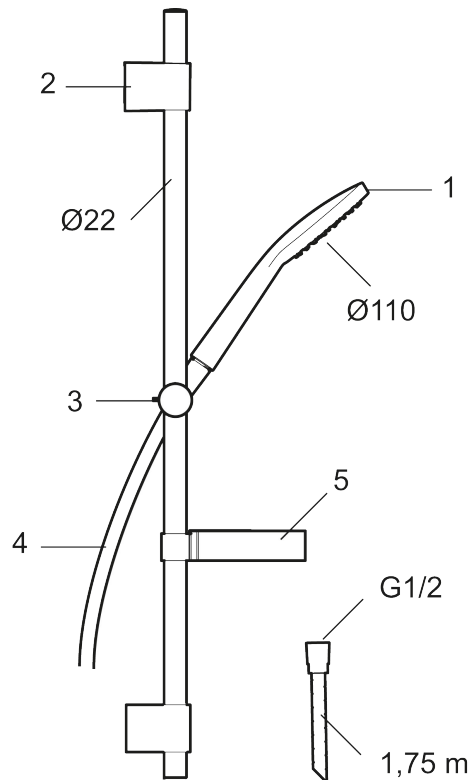

9000XE shower set XL

The 9000XE shower set comes in chrome with a metal hose and adjustable wall brackets, here with an extra-long shower rail. The generously sized shower head provides a comfortable shower experience with strong pressure and even spray – without wasting water. The shower set is easy to install in any type of bathroom.

Article number: 86701100 **RSK:** 8233172 **Flow 3 bar:** 7.6 l/m

Description: Chrome

- Anti lime-scale hand shower
- With soap dish
- Shower bar with slider and flexible upper wall brackets with sealing
- Lead Free material

Unique characteristics

PRODUCT DESCRIPTION

9000XE shower set XL

The 9000XE shower set comes in chrome with a metal hose and adjustable wall brackets, here with an extra-long shower rail. The generously sized shower head provides a comfortable shower experience with strong pressure and even spray – without wasting water. The shower set is easy to install in any type of bathroom.

Article number: 86701100

RSK: 8233172

Sparepartlist

| NO. | FMM NO. | RSK | DESCRIPTION |
|-----|---------|---------|-----------------------------|
| 1 | S600330 | 8233133 | Hand shower, chrome |
| 2 | S600266 | 8239702 | Wall bracket, chrome, 2 pcs |
| 3 | S600246 | 8239619 | Slider, chrome |
| 4 | S600109 | 8252036 | Shower hose, chrome |
| 5 | S600331 | 8239741 | Soap dish |