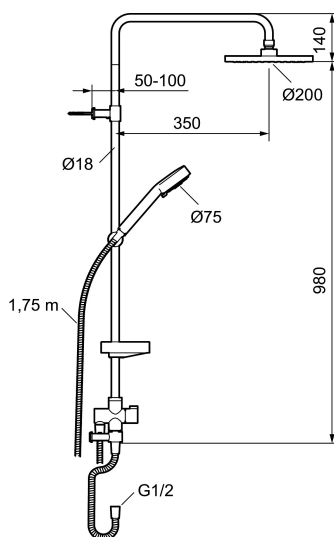

9000E II head shower kit flexi

The 9000E series is constantly being upgraded and extended. Ergonomics and eco-friendliness go hand in hand with high quality and outstanding design. The series has several excellent safety and environmental care features, and we have aimed to achieve the same characteristics when designing the new shower. No detail has been left to chance. The combination shower has a very sturdy appearance.

Article number: 93926000 **RSK:** 8190740 **Flow 3 bar:** 12.0 l/m
Description: Chrome

- Hand shower with 2 shower jet settings and diverter
- Both head and hand shower have Eco Flow 12 l/min
- Anti lime-scale head- and hand shower
- With soap dish
- Connector with hose for mounting on mixers with downwards outlets
- Adjustable wallbracket with sealing
- Shower pipe can be shortened if required