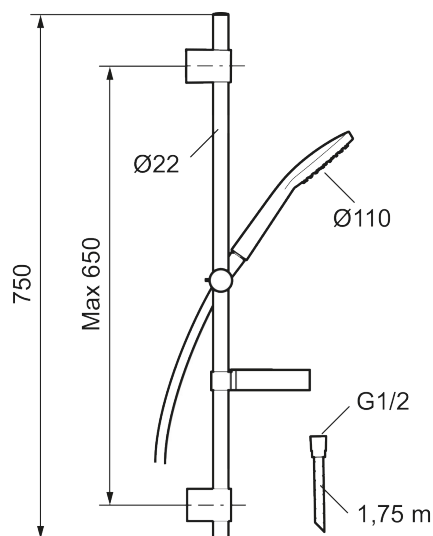

9000XE shower set

9000XE shower set is a shower set in chrome with a metal hose and adjustable wall brackets. The mixer, combined with the large nozzle, delivers a pleasant shower experience with good pressure and an ample jet range without wasting water. The shower set is easy to install in all types of bathrooms.

Article number: 86701000 **RSK:** 8320518 **Flow 3 bar:** 7.6 l/m

Description: Chrome

- Anti lime-scale hand shower
- With soap dish
- Shower bar with slider and flexible upper wall brackets with sealing
- Lead Free material

Unique characteristics

PRODUCT DESCRIPTION

9000XE shower set

9000XE shower set is a shower set in chrome with a metal hose and adjustable wall brackets. The mixer, combined with the large nozzle, delivers a pleasant shower experience with good pressure and an ample jet range without wasting water. The shower set is easy to install in all types of bathrooms.

Article number: 86701000

RSK: 8320518

Sparepartlist

NO.	FMM NO.	RSK	DESCRIPTION
1	S600330	8233133	Hand shower, chrome
2	S600266	8239702	Wall bracket, chrome, 2 pcs
3	S600246	8239619	Slider, chrome
4	S600109	8252036	Shower hose, chrome
5	S600331	8239741	Soap dish