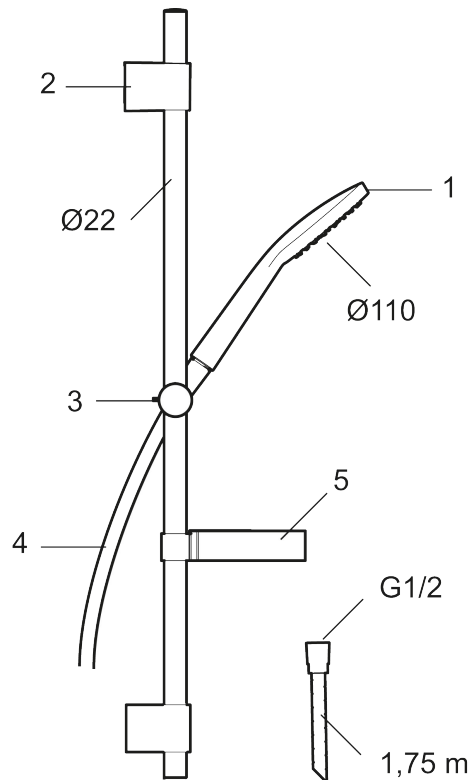

9000XE shower set

9000XE shower set is a shower set in chrome with a metal hose and adjustable wall brackets. The mixer, combined with the large nozzle, delivers a pleasant shower experience with good pressure and an ample jet range without wasting water. The shower set is easy to install in all types of bathrooms.

Article number: 86701000 **RSK:** 8320518 **Flow 3 bar:** 7.6 l/m

Description: Chrome

- Anti lime-scale hand shower
- With soap dish
- Shower bar with slider and flexible upper wall brackets with sealing
- Lead Free material

Unique characteristics

PRODUCT DESCRIPTION

9000XE shower set

9000XE shower set is a shower set in chrome with a metal hose and adjustable wall brackets. The mixer, combined with the large nozzle, delivers a pleasant shower experience with good pressure and an ample jet range without wasting water. The shower set is easy to install in all types of bathrooms.

Article number: 86701000

RSK: 8320518

Sparepartlist

NO.	FMM NO.	RSK	DESCRIPTION
1	S600330	8233133	Hand shower, chrome
2	S600266	8239702	Wall bracket, chrome, 2 pcs
3	S600246	8239619	Slider, chrome
4	S600109	8252036	Shower hose, chrome
5	S600331	8239741	Soap dish