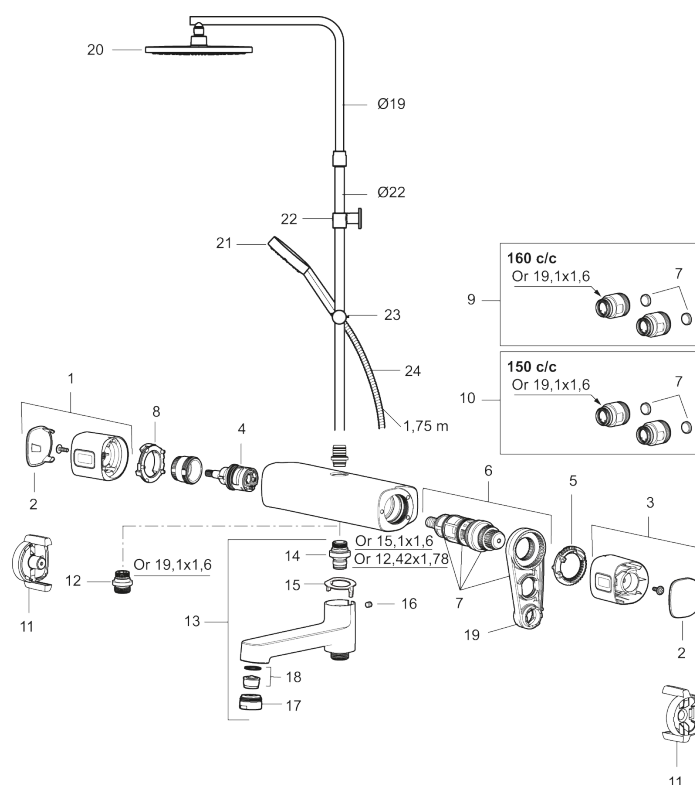

Description: Chrome, 160 c/c

Unique characteristics

Backflow protection unit type **EB**

- Note! 160 c/c
- Pressure balanced thermostatic mixer with shower set
- With reversible headwork
- Eco Flow
- Temperature handle with safety stop at 38°C
- With Eco-function
- Approved non-return valves, EN-Standard EN1717
- Anti lime-scale head- and hand shower with 3 shower jet settings
- Shower bar with slider and wall bracket with sealing
- Shower pipe can be shortened if required
- Wall bracket freely adjustable in height, 700–1000 from connection and 50–110 mm from wall, 2x20 mm spacers included, with sealing, hidden pipe joint

Sparepartlist

NO.	FMM NO.	RSK	DESCRIPTION
1	35480009	8592029	On/off handle, complete
2	39031500	8592052	End cover
3	35480109	8592033	Temperature handle, complete
4	35980009	8585850	Ceramic on/off headwork, reversible
5	38523000	8592058	Scalding protection ring
6	S600275	8397029	Thermostatic cartridge, complete, incl. service tool
7	38680009	8591701	Filter kit incl. o-rings and service tool
8	38531040	8592060	Stop ring, reversible
9	59800800	8592005	Inlet connectors, 160 c/c
10	59810800	8592006	Inlet connectors 150 c/c (left-handed thread)

NO.	FMM NO.	RSK	DESCRIPTION
11	35976209	8592039	Care-handle, black, 2 pcs
12	39710800	8591967	Nipple M18x1-G1/2 for shower mixer
13	83990000	8154079	Swivel spout with integrated diverter
14	39754000	8591969	Nipple M18x1 with o-ring for bath mixer
15	38521000	8295345	Stop ring
16	38086000	8439701	Locking screw
17	29142400	8281526	Housing M24 ext., 13 mm
18	29102650	8281547	Aerator insert, 20–24 l/min at 300 kPa
19	S600298	3870203	Service tool
20	S600367	8237702	Shower head, 220x220 mm
21	S600366	8233196	Hand shower, 107x107 mm
22	S600094	8221921	Wall bracket, chrome
23	S600246	8239619	Slider, chrome
24	S600109	8252036	Shower hose, chrome