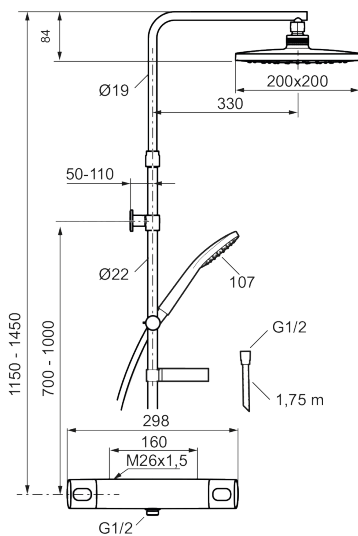

Description: Chrome, 160 c/c

Unique characteristics

Backflow protection unit type **EB**

- Note! 160 c/c
- Pressure balanced thermostatic mixer with shower set
- With reversible headwork
- Eco Flow
- Temperature handle with safety stop at 38°C
- With Eco-function
- Approved non-return valves, EN-Standard EN1717
- Anti lime-scale head- and hand shower with 3 shower jet settings
- Shower bar with slider and wall bracket with sealing
- Shower pipe can be shortened if required
- Wall bracket freely adjustable in height, 700–1000 from connection and 50–110 mm from wall, 2x20 mm spacers included, with sealing, hidden pipe joint

NO.	FMM NO.	RSK	DESCRIPTION
11	35976209	8592039	Care-handle, black, 2 pcs
12	39710800	8591967	Nipple M18x1-G1/2 for shower mixer
13	83990000	8154079	Swivel spout with integrated diverter
14	39754000	8591969	Nipple M18x1 with o-ring for bath mixer
15	38521000	8295345	Stop ring
16	38086000	8439701	Locking screw
17	29142400	8281526	Housing M24 ext., 13 mm
18	29102650	8281547	Aerator insert, 20–24 l/min at 300 kPa
19	S600298	3870203	Service tool
20	S600367	8237702	Shower head, 220x220 mm
21	S600366	8233196	Hand shower, 107x107 mm
22	S600094	8221921	Wall bracket, chrome
23	S600246	8239619	Slider, chrome
24	S600109	8252036	Shower hose, chrome