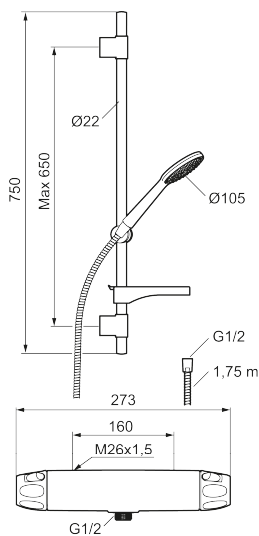

This product is LEED/BREEAM compliant, which means it meets the flow rate requirements applicable to certain new buildings and conversions.

Article number: 86821000 **Flow 3 bar:** 6.0 l/m

Description: Chrome, 160 c/c, LEED/BREEAM compliant

Unique characteristics

Backflow protection unit type 

- Note! 160 c/c
- Safety mixer 9000XE and head shower set 9000XE
- Shower set has anti lime-scale hand shower, shower bar with slider, soap dish and wall brackets with sealing
- Lead Free material