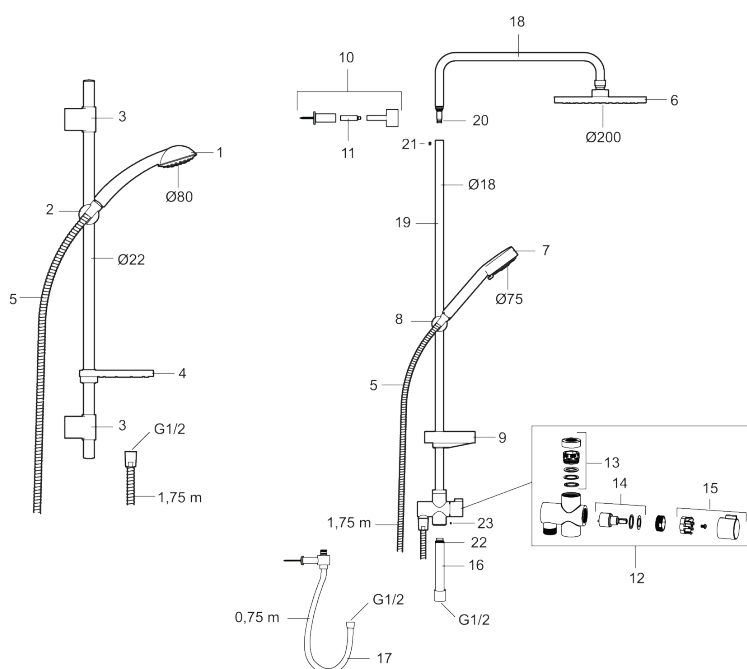

**Article number:** 93926000 **RSK:** 8190740 **Flow 3 bar:** 12.0 l/m  
**Description:** Chrome

- Hand shower with 2 shower jet settings and diverter
- Both head and hand shower have Eco Flow 12 l/min
- Anti lime-scale head- and hand shower
- With soap dish
- Connector with hose for mounting on mixers with downwards outlets
- Adjustable wallbracket with sealing
- Shower pipe can be shortened if required

## PRODUCT DESCRIPTION

## Sparepartlist

NO.	FMM NO.	RSK	DESCRIPTION
1	94750900	8199210	Hand shower
1	94753900	8199211	Hand shower, 3 shower jet settings
2	94780000	8185685	Slider
3	83710000	8186586	Wall bracket, 2 pcs
4	94790000	8185648	Soap dish, transparent
5	34841750	8181618	Shower hose, chrome
6	93991000	8180619	Shower head
7	93840900	8199217	Hand shower
8	94671000	8183708	Slider
9	93441000	8185649	Soap dish
10	58950000	8180414	Wall bracket
11	27923500	8180415	Extender, 25 mm

NO.	FMM NO.	RSK	DESCRIPTION
12	58903000	8190747	Diverter, complete
13	58961000	8221708	Repair kit for diverter
14	59071000	8221706	Cartridge
15	59081000	8221707	Handle
16	58920100	8189019	Extension bar
17	93971000	8189020	Connecting hose
18	58941350		Upper bar
19	58930959	8189001	Lower bar, L=950 mm
20	37800938	8592017	O-ring 7,1 x 1,6, 2 pcs
21	38082000	8221717	Stop screw
22	37801378	8594543	O-ring 12,42 x 1,78, 2 pcs
23	38086000	8439701	Locking screw