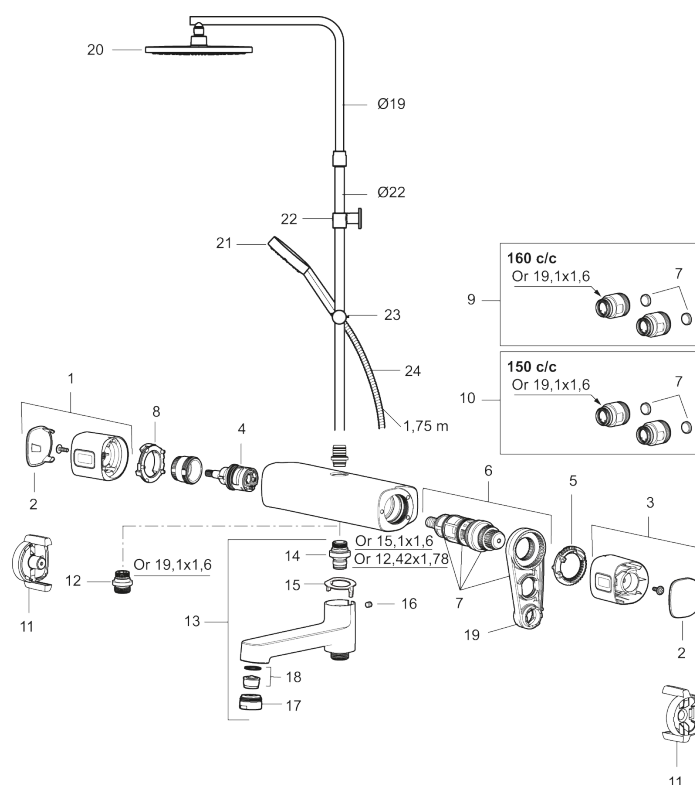

### Sparepartlist

NO.	FMM NO.	RSK	DESCRIPTION
1	35480009	8592029	On/off handle, complete
2	39031500	8592052	End cover
3	35480109	8592033	Temperature handle, complete
4	35980009	8585850	Ceramic on/off headwork, reversible
5	38523000	8592058	Scalding protection ring
6	S600275	8397029	Thermostatic cartridge, complete, incl. service tool
7	38680009	8591701	Filter kit incl. o-rings and service tool
8	38531040	8592060	Stop ring, reversible
9	59800800	8592005	Inlet connectors, 160 c/c
10	59810800	8592006	Inlet connectors 150 c/c (left-handed thread)

NO.	FMM NO.	RSK	DESCRIPTION
11	35976209	8592039	Care-handle, black, 2 pcs
12	39710800	8591967	Nipple M18x1-G1/2 for shower mixer
13	83990000	8154079	Swivel spout with integrated diverter
14	39754000	8591969	Nipple M18x1 with o-ring for bath mixer
15	38521000	8295345	Stop ring
16	38086000	8439701	Locking screw
17	29142400	8281526	Housing M24 ext., 13 mm
18	29102650	8281547	Aerator insert, 20–24 l/min at 300 kPa
19	S600298	3870203	Service tool
20	S600367	8237702	Shower head, 220x220 mm
21	S600366	8233196	Hand shower, 107x107 mm
22	S600094	8221921	Wall bracket, chrome
23	S600246	8239619	Slider, chrome
24	S600109	8252036	Shower hose, chrome