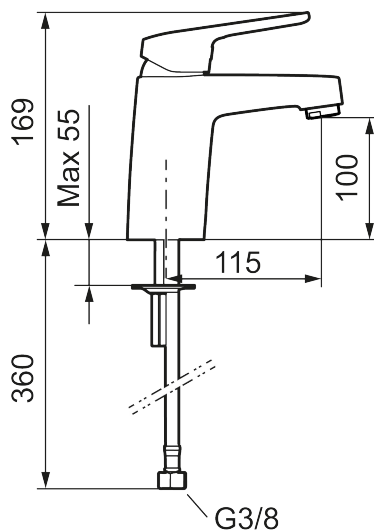

Big or small? Our FM Mattsson Siljan has products for everybody, regardless of their taste or the size of their home.

The new Siljan Mini basin mixer is a compact product that packs a punch. Specially designed for small homes, small bathrooms or small hands. The choice is yours. Needless to say, you get the same high quality, just in a smaller size.

Article number: 83500010 RSK: 8235544 Flow 3 bar: 4.5 l/m

Description: Chrome, connection nut G3/8"

Unique characteristics

Backflow protection unit type 

- Cold Start
- Ceramic cartridge with soft closing function
- Adjustable flow control and temperature limiter
- Eco Flow (energy and water saving aerator)
- Soft PEX[®] hoses (stainless steel braided)