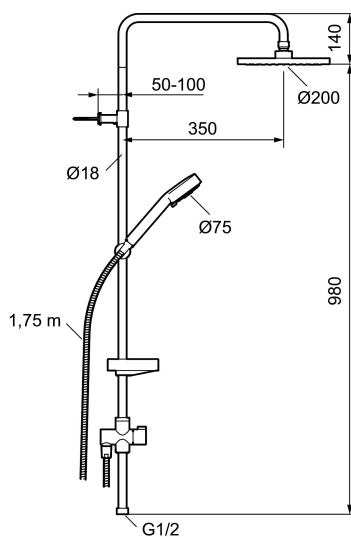

9000E head shower set

The 9000E series is constantly being upgraded and extended. Ergonomics and eco-friendliness go hand in hand with high quality and outstanding design. The series has several excellent safety and environmental care features, and we have aimed to achieve the same characteristics when designing the new shower. No detail has been left to chance.

Article number: 93921000 **RSK:** 8190739 **Flow 3 bar:** 7.5 l/m

Description: Chrome

- Hand shower with 2 shower jet settings and diverter
- Both head and hand shower have Eco Flow 12 l/min
- Anti lime-scale head- and hand shower
- With soap dish
- Adjustable wallbracket with sealing
- Shower pipe can be shortened if required