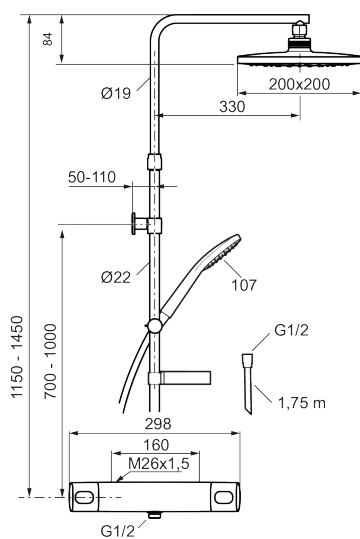

Description: Chrome, 160 c/c

Unique characteristics

Backflow protection unit type **EB**

- Note! 160 c/c
- Pressure balanced thermostatic mixer with shower set
- With reversible headwork
- Eco Flow
- Temperature handle with safety stop at 38°C
- With Eco-function
- Approved non-return valves, EN-Standard EN1717
- Anti lime-scale head- and hand shower with 3 shower jet settings
- Shower bar with slider and wall bracket with sealing
- Shower pipe can be shortened if required
- Wall bracket freely adjustable in height, 700–1000 from connection and 50–110 mm from wall, 2x20 mm spacers included, with sealing, hidden pipe joint