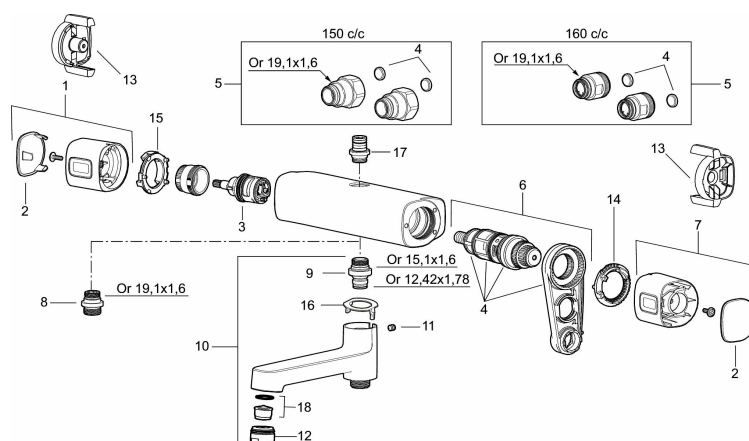

PRODUCT DESCRIPTION

SILJAN head shower kit (bath mixer)

Our new FM Mattsson Siljan collection combines design with eco-friendly and energy-saving functions without compromising on comfort. The Siljan shower range includes a wide selection of overhead shower and hand shower sets.

The showers can be combined with a Siljan thermostatic shower or bath mixer. Or make things simple by choosing one of our smart all-in-one overhead or hand shower sets.

Article number: 83930000

RSK: 8377333

Sparepartlist

NO.	FMM NO.	RSK	DESCRIPTION
1	35480009	8592029	On/off handle, complete
2	39031500	8592052	End cover
3	35980009	8585850	Ceramic on/off headwork, reversible
4	38680009	8591701	Filter kit incl. o-rings and service tool
5	59800800	8592005	Inlet connectors, 160 c/c
5	59810800	8592006	Inlet connectors 150 c/c (left-handed thread)
6	S600275	8397029	Thermostatic cartridge, complete, incl. service tool
7	35480109	8592033	Temperature handle, complete
8	39710800	8591967	Nipple M18x1-G1/2 for shower mixer
9	39754000	8591969	Nipple M18x1 with o-ring for bath mixer
10	83990000	8154079	Swivel spout with integrated diverter
11	38086000	8439701	Locking screw
12	29142400	8281526	Housing M24 ext., 13 mm
13	35976209	8592039	Care-handle, black, 2 pcs
14	38523000	8592058	Scalding protection ring
15	38531000	8592059	Stop ring, standard