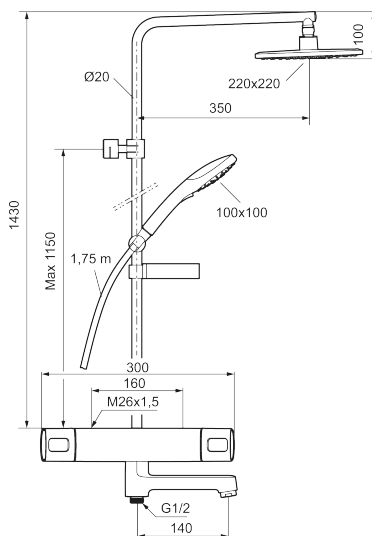

**Article number:** 83930000 **RSK:** 8377333 **Flow 3 bar:** 22.0 l/m  
**Description:** Chrome, 160 c/c, Replaced by 83931000

### Unique characteristics

Backflow protection unit type **EB**

- Safety mixer Siljan and head shower set Siljan
- With reversible headwork
- Svivel spout with integrated diverter
- Anti lime-scale head- and hand shower
- Eco Flow, hand shower 9 l/min and head shower 12 l/min
- Shower bar with slider, soap dish and wall bracket with sealing
- Shower pipe can be shortened if required
- Flexible wall bracket  $\pm 5$  mm in height and 50–100 mm from wall, 2x18 mm spacers included, with sealing, hidden pipe joint

### Sparepartlist

NO.	FMM NO.	RSK	DESCRIPTION
1	35480009	8592029	On/off handle, complete
2	39031500	8592052	End cover
3	35980009	8585850	Ceramic on/off headwork, reversible
4	38680009	8591701	Filter kit incl. o-rings and service tool
5	59800800	8592005	Inlet connectors, 160 c/c
5	59810800	8592006	Inlet connectors 150 c/c (left-handed thread)
6	S600275	8397029	Thermostatic cartridge, complete, incl. service tool
7	35480109	8592033	Temperature handle, complete
8	39710800	8591967	Nipple M18x1-G1/2 for shower mixer
9	39754000	8591969	Nipple M18x1 with o-ring for bath mixer
10	83990000	8154079	Swivel spout with integrated diverter
11	38086000	8439701	Locking screw
12	29142400	8281526	Housing M24 ext., 13 mm
13	35976209	8592039	Care-handle, black, 2 pcs
14	38523000	8592058	Scalding protection ring
15	38531000	8592059	Stop ring, standard