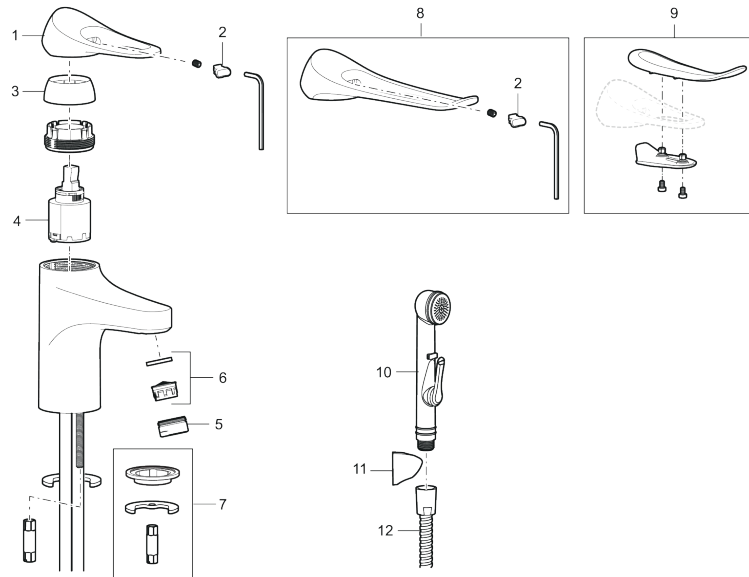

PRODUCT DESCRIPTION

9000XE basin mixer

9000XE basin mixer is a basin mixer in brushed chrome. Its classic design and water-saving function make it a natural choice for the bathroom. The product comes with a captive waste.

Article number: 86530013

RSK: 8278974

Sparepartlist

NO.	FMM NO.	RSK	DESCRIPTION
1	S600096	8387022	Lever, complete, chrome
1	S600096.75	8387024	Lever, complete, Brushed chrome
2	S600097	8387025	Cover lid with colour marking
3	S600101	8387029	Cover sleeve, chrome
3	S600101.75	8387031	Cover sleeve, brushed chrome
4	S600100	8387028	Ceramic cartridge with tool, for kitchen mixer (LEED) and basin mixer
4	S600099	8387027	Ceramic cartridge, without tool, for kitchen mixer (LEED) and basin mixer
4	S600178	8387036	Ceramic cartridge with tools
4	S600272	8387234	Ceramic cartridge, without tool
5	S600156	8280014	Housing M24 ext., 13 mm, chrome
5	S600156.75	8280015	Housing M24 ext., 13 mm, brushed chrome
6	S600072	8281671	Aerator insert, 3 l/min at 200–600 kPa
6	S600226	8280024	Aerator insert, 1,7 l/min at 200–600 kPa
7	S600160	8387096	Fastening kit, for basin mixer
8	S600175	8387083	Care-lever, complete
9	S600106	8397001	Care-kit