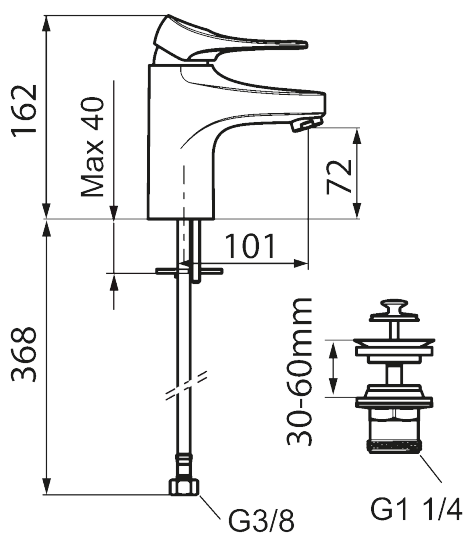

## Unique characteristics

Backflow protection unit type **AA**

## 9000XE basin mixer

9000XE basin mixer is a basin mixer in brushed chrome. Its classic design and water-saving function make it a natural choice for the bathroom. The product comes with a captive waste.

**Article number:** 86530013 **RSK:** 8278974 **Flow 3 bar:** 4.5 l/m

**Description:** Brushed chrome

- With captive waste, lower part in plastic
- Cold Start
- Ceramic cartridge with soft closing function
- Adjustable flow control and temperature limiter
- Eco Flow (energy and water saving aerator)
- Soft PEX<sup>®</sup> hoses with 3/8" connecting nut (stainless steel braided)
- Lead Free material
- Hole diameter Ø34-37 mm

<b>NO.</b>	<b>FMM NO.</b>	<b>RSK</b>	<b>DESCRIPTION</b>
10	S600206	8233049	Self-closing hand shower, chrome
11	S600208	8239743	Wall bracket, chrome
12	S600152	8236561	High-pressure shower hose, L=1,5 m, chrome