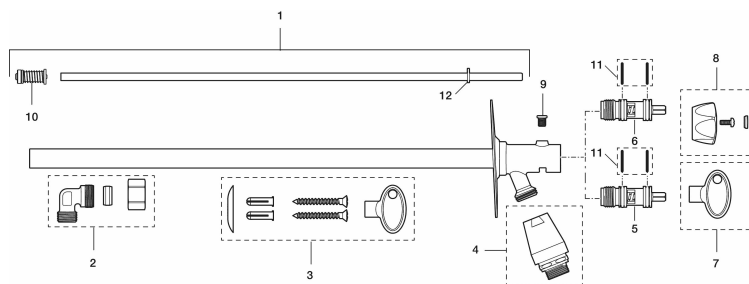

PRODUCT DESCRIPTION

Garden valve with plastic handle

Our garden valves are self-draining and therefore frost-proof even if you forget to dismantle the garden hose before the season with degrees below zero. However, we recommended that you always remove the hose and coupling when there is a risk of low temperatures.

Article number: 42930410   RSK: 4316697

Sparepartlist

NO.	FMM NO.	RSK	DESCRIPTION
1	37570400	4316710	Spindle, L=400 mm
1	37570600	4316711	Spindle, L=600 mm
1	37571000	4316712	Spindle, L=1000 mm
2	37551000	4316708	Valve body with cone and nut
3	39144300	4316713	Fastening details
4	29815000	5045393	Chrome, 10 pcs
4	29815009	5045391	Chrome
5	35160009	4316706	Headwork for loose key, retail packed
6	35160019	4316707	Headwork for loose handle, retail packed
7	42760009	4316714	Key, black, retail packed
8	42770000	4316715	Handle
9	37590000		Screw M5x6
10	37580000	5438346	Valve cone kit for spindle 3757
11	37801790	8314140	O-ring 17,3 x 2,4, 2 pcs
12	37521000		Guiding ring, 3 pcs