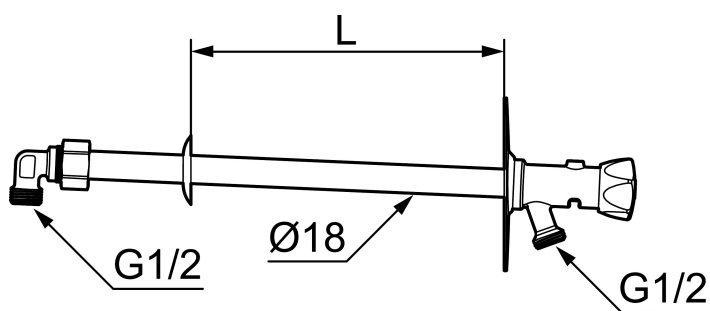

Unique characteristics

Backflow protection unit type