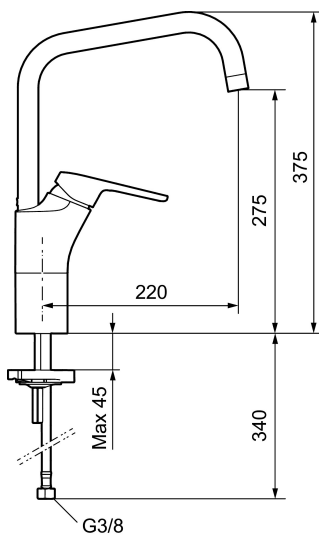

**Article number:** 83000010 **RSK:** 8309120 **Flow 3 bar:** 7.7 l/m

**Description:** Chrome, connection nut G3/8"

### Unique characteristics

Backflow protection unit type **AA**

- Cold Start
- Ceramic cartridge with soft closing function
- Adjustable flow control and temperature limiter
- Eco Flow (energy and water saving aerator)
- Swivel spout, limitation part for 60°, 85°, 110° or 360° included
- Soft PEX® hoses (stainless steel braided)
- Hole diameter Ø34-37 mm