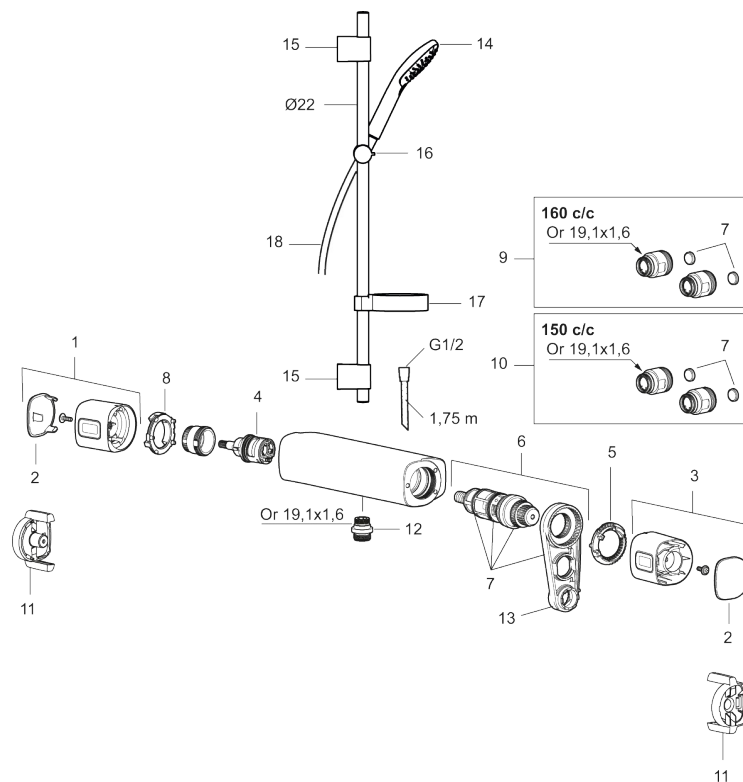

Description: Chrome, 150 c/c

Unique characteristics

Backflow protection unit type **EB**

- Pressure balanced thermostatic mixer with shower set
- Eco Flow
- Temperature handle with safety stop at 38°C
- With Eco-function
- Approved non-return valves, EN-Standard EN1717
- Shower set has anti lime-scale hand shower with 3 shower jet settings, shower bar with slider, soap dish and flexible upper wall brackets with sealing

Sparepartlist

NO.	FMM NO.	RSK	DESCRIPTION
1	35480009	8592029	On/off handle, complete
2	39031500	8592052	End cover
3	35480109	8592033	Temperature handle, complete
4	35980009	8585850	Ceramic on/off headwork, reversible
5	38523000	8592058	Scalding protection ring
6	S600275	8397029	Thermostatic cartridge, complete, incl. service tool
7	38680009	8591701	Filter kit incl. o-rings and service tool
8	38531000	8592059	Stop ring, standard
9	59800800	8592005	Inlet connectors, 160 c/c
10	59810800	8592006	Inlet connectors 150 c/c (left-handed thread)

NO.	FMM NO.	RSK	DESCRIPTION
11	35976209	8592039	Care-handle, black, 2 pcs
12	39710800	8591967	Nipple M18x1-G1/2 for shower mixer
13	S600298	3870203	Service tool
14	S600366	8233196	Hand shower, 107x107 mm
15	S600266	8239702	Wall bracket, chrome, 2 pcs
16	S600246	8239619	Slider, chrome
17	S600331	8239741	Soap dish
18	S600109	8252036	Shower hose, chrome