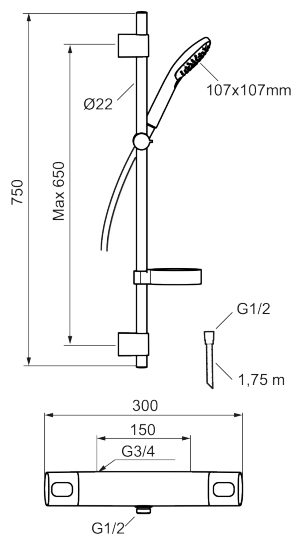

Description: Chrome, 150 c/c

Unique characteristics

Backflow protection unit type **EB**

- Pressure balanced thermostatic mixer with shower set
- Eco Flow
- Temperature handle with safety stop at 38°C
- With Eco-function
- Approved non-return valves, EN-Standard EN1717
- Shower set has anti lime-scale hand shower with 3 shower jet settings, shower bar with slider, soap dish and flexible upper wall brackets with sealing

NO.	FMM NO.	RSK	DESCRIPTION
11	35976209	8592039	Care-handle, black, 2 pcs
12	39710800	8591967	Nipple M18x1-G1/2 for shower mixer
13	S600298	3870203	Service tool
14	S600366	8233196	Hand shower, 107x107 mm
15	S600266	8239702	Wall bracket, chrome, 2 pcs
16	S600246	8239619	Slider, chrome
17	S600331	8239741	Soap dish
18	S600109	8252036	Shower hose, chrome