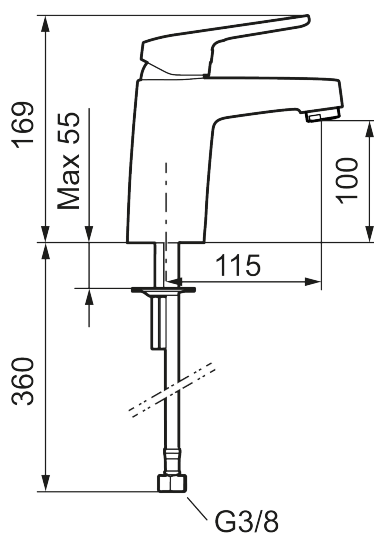

Big or small? Our FM Mattsson Siljan has products for everybody, regardless of their taste or the size of their home.

The new Siljan Mini basin mixer is a compact product that packs a punch. Specially designed for small homes, small bathrooms or small hands. The choice is yours. Needless to say, you get the same high quality, just in a smaller size.

Article number: 83507010 **RSK:** 8235548 **Flow 3 bar:** 8.4 l/m

Description: Chrome, constant flow at 200–600 kPa, connection nut G3/8"

Unique characteristics

Backflow protection unit type 

- Cold Start
- Ceramic cartridge with soft closing function
- Adjustable flow control and temperature limiter
- Eco Flow (energy and water saving aerator)
- Soft PEX[®] hoses (stainless steel braided)