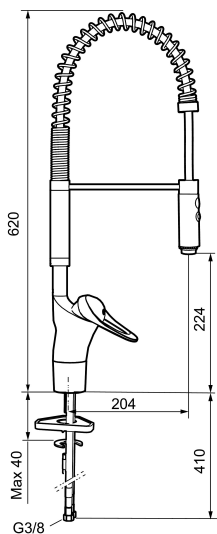

Unique characteristics

Backflow protection unit type

9000E flexi kitchen mixer

An optimal fusion of design and function. The FM Mattsson 9000E range ushers in a new generation of mixers that are environmentally engineered down to the last detail. The mixer brings beauty and technical perfection to your kitchen. Even in its basic version, the mixer has unique functions that save energy without compromising on comfort.

Article number: 81000010 **Flow 3 bar:** 10.2 l/m

Description: Chrome, connection nut G3/8"

- Cold Start
- Ceramic cartridge with soft closing function
- Adjustable flow control and temperature limiter
- Hose, limitation part for 60°, 85°, 110° or 360° included
- Nozzle with concentrated jet and handshower
- Soft PEX® hoses (stainless steel braided)
- Approved non-return valves, EN-Standard EN1717
- Hole diameter Ø34-37 mm