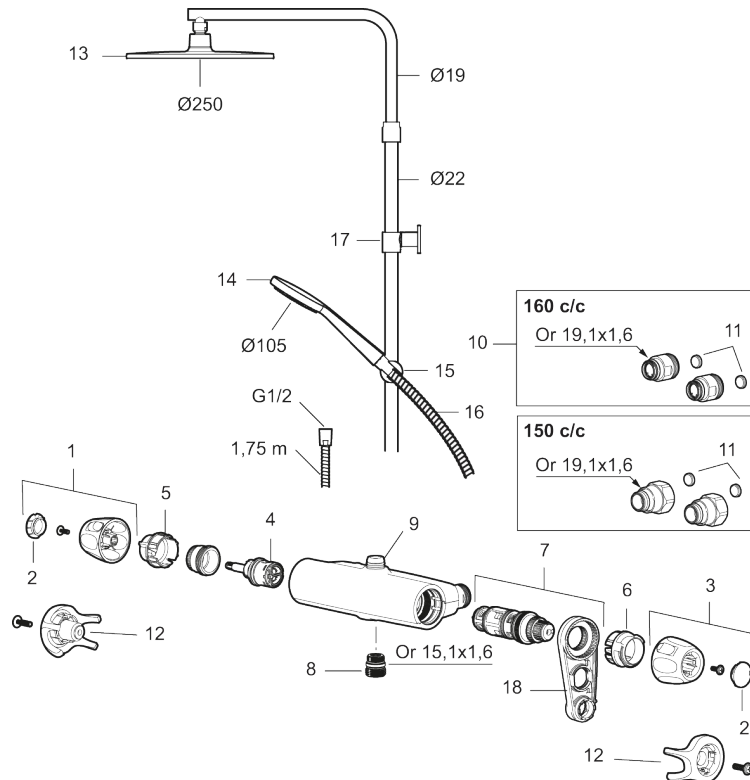

Article number: 86831503 **RSK:** 8283221 **Flow 3 bar:** 7.6 l/m

Description: Brushed chrome, 150 c/c

Unique characteristics

Backflow protection unit type **EB**

- Safety mixer 9000XE and head shower set 9000XE
- With reversible headwork
- Anti lime-scale head- and hand shower
- Shower bar with slider and wall bracket with sealing
- Shower pipe can be shortened if required
- Wall bracket freely adjustable in height, 700–970 from connection and 50–100 mm from wall, 2x20 mm spacers included, with sealing, hidden pipe joint
- Lead Free material

PRODUCT DESCRIPTION

9000XE head shower kit

9000XE head shower kit is a head shower kit in brushed chrome.

The telescopic shower bar allows the wall bracket's height to be adapted to the specific bathroom's ceiling height, as well as to the user's height and/or the preferred distance to the shower head.

Article number: 86831503

RSK: 8283221

Sparepartlist

NO.	FMM NO.	RSK	DESCRIPTION
1	S600083	8218917	On/off handle, complete, krom
1	S600083.75	8218919	On/off handle, complete, brushed chrome
2	S600116	8218920	End cover, chrome
2	S600116.75	8218922	End cover, brushed chrome
3	S600082	8218914	Temperature handle, complete, chrome
3	S600082.75	8218916	Temperature handle, complete, brushed chrome
4	S600020	8441462	Reversible headwork shower mixer 12 l/min, with service tool
4	S600269	8387232	Reversible headwork shower mixer 12 l/min
5	S600117	8439714	Stop ring, for two outlet (down and up)
6	S600087	8439711	Scalding protection ring, max 50°C
7	S600084	8439709	Thermostatic cartridge, complete, incl. service tool