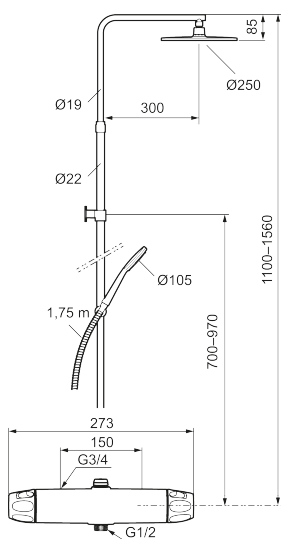

9000XE head shower kit

9000XE head shower kit is a head shower kit in brushed chrome.

The telescopic shower bar allows the wall bracket's height to be adapted to the specific bathroom's ceiling height, as well as to the user's height and/or the preferred distance to the shower head.

Article number: 86831503 **RSK:** 8283221 **Flow 3 bar:** 7.6 l/m

Description: Brushed chrome, 150 c/c

Unique characteristics

Backflow protection unit type **EB**

- Safety mixer 9000XE and head shower set 9000XE
- With reversible headwork
- Anti lime-scale head- and hand shower
- Shower bar with slider and wall bracket with sealing
- Shower pipe can be shortened if required
- Wall bracket freely adjustable in height, 700–970 from connection and 50–100 mm from wall, 2x20 mm spacers included, with sealing, hidden pipe joint
- Lead Free material

PRODUCT DESCRIPTION

9000XE head shower kit

9000XE head shower kit is a head shower kit in brushed chrome.

The telescopic shower bar allows the wall bracket's height to be adapted to the specific bathroom's ceiling height, as well as to the user's height and/or the preferred distance to the shower head.

NO.	FMM NO.	RSK	DESCRIPTION
7	S600271	8397030	Thermostatic cartridge, complete, without service tool
8	S600088	8439712	Nipple M18x1-G1/2 for shower mixer
9	S600112	8920116	Nipple M18x1
9	S600265		Nipple M18x1, with flow regulator 9 l/min
10	59800800	8592005	Inlet connectors, 160 c/c
11	38632006	8590311	Filter
12	S600105	8439713	Care-handle, black, 2 pcs
13	S600092	8237548	Shower head, chrome
13	S600092.75	8237550	Shower head, brushed chrome
14	S600091	8233001	Hand shower, chrome
14	S600091.75	8233003	Hand shower, brushed chrome
15	S600093	8239502	Slider, chrome
15	S600093.75	8284780	Slider, brushed chrome
16	S600109	8252036	Shower hose, chrome
16	S600109.75	8252038	Shower hose, brushed chrome
17	S600094	8221921	Wall bracket, chrome
18	S600298	3870203	Service tool