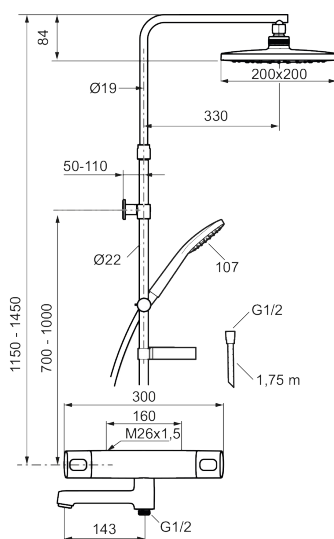

**Description:** Chrome, 160 c/c

### Unique characteristics

Backflow protection unit type **EB**

- Note! 160 c/c
- Pressure balanced thermostatic mixer with head shower set
- With reversible headwork
- Eco Flow
- Temperature handle with safety stop at 38°C
- With Eco-function
- Approved non-return valves, EN-Standard EN1717
- Anti lime-scale head- and hand shower with 3 shower jet settings
- Shower bar with slider and wall bracket with sealing
- Shower pipe can be shortened if required
- Wall bracket freely adjustable in height, 700–1000 from connection and 50–110 mm from wall, 2x20 mm spacers included, with sealing, hidden pipe joint