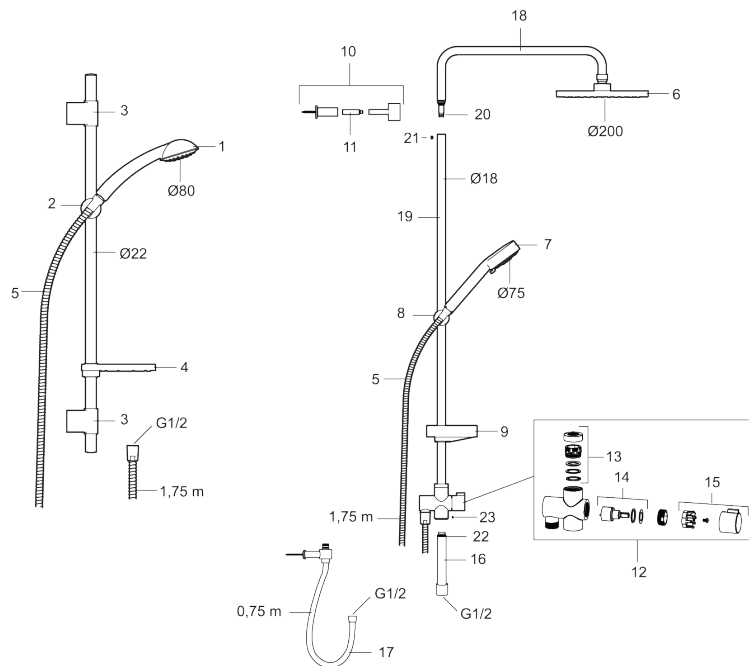

**Article number:** 93921000 **RSK:** 8190739 **Flow 3 bar:** 7.5 l/m

**Description:** Chrome

- Hand shower with 2 shower jet settings and diverter
- Both head and hand shower have Eco Flow 12 l/min
- Anti lime-scale head- and hand shower
- With soap dish
- Adjustable wallbracket with sealing
- Shower pipe can be shortened if required

## PRODUCT DESCRIPTION

## Sparepartlist

NO.	FMM NO.	RSK	DESCRIPTION
1	94750900	8199210	Hand shower
1	94753900	8199211	Hand shower, 3 shower jet settings
2	94780000	8185685	Slider
3	83710000	8186586	Wall bracket, 2 pcs
4	94790000	8185648	Soap dish, transparent
5	34841750	8181618	Shower hose, chrome
6	93991000	8180619	Shower head
7	93840900	8199217	Hand shower
8	94671000	8183708	Slider
9	93441000	8185649	Soap dish
10	58950000	8180414	Wall bracket
11	27923500	8180415	Extender, 25 mm

NO.	FMM NO.	RSK	DESCRIPTION
12	58903000	8190747	Diverter, complete
13	58961000	8221708	Repair kit for diverter
14	59071000	8221706	Cartridge
15	59081000	8221707	Handle
16	58920100	8189019	Extension bar
17	93971000	8189020	Connecting hose
18	58941350		Upper bar
19	58930959	8189001	Lower bar, L=950 mm
20	37800938	8592017	O-ring 7,1 x 1,6, 2 pcs
21	38082000	8221717	Stop screw
22	37801378	8594543	O-ring 12,42 x 1,78, 2 pcs
23	38086000	8439701	Locking screw