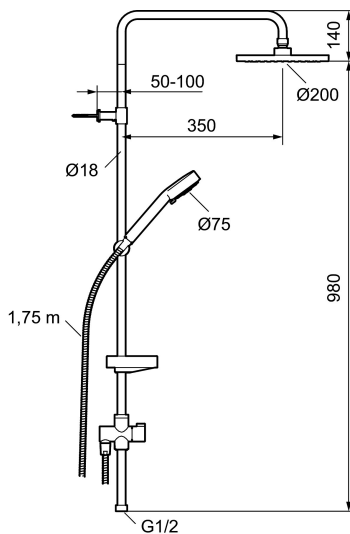

9000E head shower set

The 9000E series is constantly being upgraded and extended. Ergonomics and eco-friendliness go hand in hand with high quality and outstanding design. The series has several excellent safety and environmental care features, and we have aimed to achieve the same characteristics when designing the new shower. No detail has been left to chance.

Article number: 93921000 **RSK:** 8190739 **Flow 3 bar:** 7.5 l/m

Description: Chrome

- Hand shower with 2 shower jet settings and diverter
- Both head and hand shower have Eco Flow 12 l/min
- Anti lime-scale head- and hand shower
- With soap dish
- Adjustable wallbracket with sealing
- Shower pipe can be shortened if required