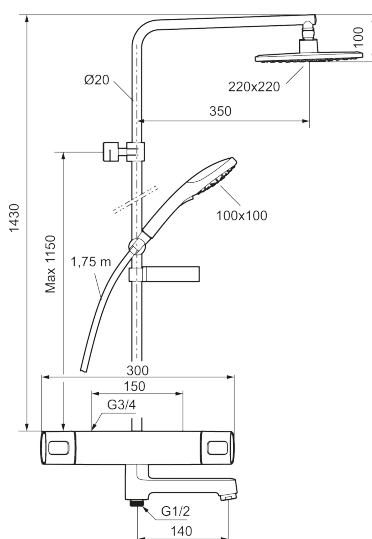

Article number: 83931500 **RSK:** 8377334 **Flow 3 bar:** 22.0 l/m
Description: Chrome, 150 c/c, Replaced by 83932500

Unique characteristics

Backflow protection unit type **EB**

- Safety mixer Siljan and head shower set Siljan
- With reversible headwork
- Svivel spout with integrated diverter
- Anti lime-scale head- and hand shower
- Eco Flow, hand shower 9 l/min and head shower 12 l/min
- Shower bar with slider, soap dish and wall bracket with sealing
- Shower pipe can be shortened if required
- Flexible wall bracket ± 5 mm in height and 50–100 mm from wall, 2x18 mm spacers included, with sealing, hidden pipe joint

Sparepartlist

NO.	FMM NO.	RSK	DESCRIPTION
1	35480009	8592029	On/off handle, complete
2	39031500	8592052	End cover
3	35980009	8585850	Ceramic on/off headwork, reversible
4	38680009	8591701	Filter kit incl. o-rings and service tool
5	59800800	8592005	Inlet connectors, 160 c/c
5	59810800	8592006	Inlet connectors 150 c/c (left-handed thread)
6	S600275	8397029	Thermostatic cartridge, complete, incl. service tool
7	35480109	8592033	Temperature handle, complete
8	39710800	8591967	Nipple M18x1-G1/2 for shower mixer
9	39754000	8591969	Nipple M18x1 with o-ring for bath mixer
10	83990000	8154079	Swivel spout with integrated diverter
11	38086000	8439701	Locking screw
12	29142400	8281526	Housing M24 ext., 13 mm
13	35976209	8592039	Care-handle, black, 2 pcs
14	38523000	8592058	Scalding protection ring
15	38531000	8592059	Stop ring, standard
15	38531040	8592060	Stop ring, reversible

NO.	FMM NO.	RSK	DESCRIPTION
16	38521000	8295345	Stop ring
17	39716000		Nipple M18x1
18	29102650	8281547	Aerator insert, 20–24 l/min at 300 kPa