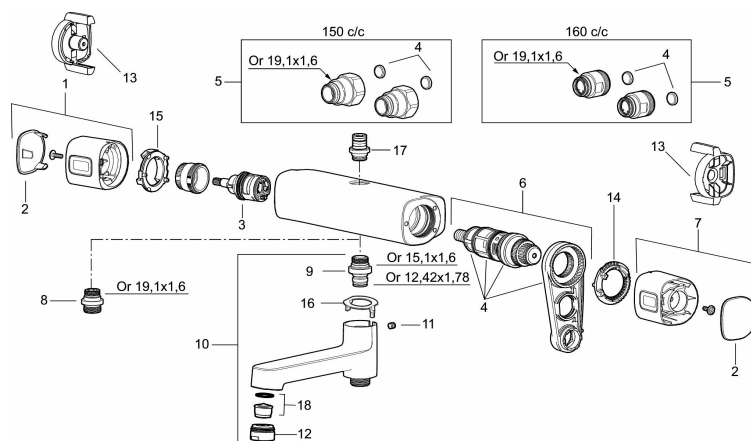

Article number: 83931500 **RSK:** 8377334 **Flow 3 bar:** 22.0 l/m
Description: Chrome, 150 c/c, Replaced by 83932500

Unique characteristics

Backflow protection unit type **EB**

- Safety mixer Siljan and head shower set Siljan
- With reversible headwork
- Svivel spout with integrated diverter
- Anti lime-scale head- and hand shower
- Eco Flow, hand shower 9 l/min and head shower 12 l/min
- Shower bar with slider, soap dish and wall bracket with sealing
- Shower pipe can be shortened if required
- Flexible wall bracket ± 5 mm in height and 50–100 mm from wall, 2x18 mm spacers included, with sealing, hidden pipe joint

Sparepartlist

NO.	FMM NO.	RSK	DESCRIPTION
1	35480009	8592029	On/off handle, complete
2	39031500	8592052	End cover
3	35980009	8585850	Ceramic on/off headwork, reversible
4	38680009	8591701	Filter kit incl. o-rings and service tool
5	59800800	8592005	Inlet connectors, 160 c/c
5	59810800	8592006	Inlet connectors 150 c/c (left-handed thread)
6	S600275	8397029	Thermostatic cartridge, complete, incl. service tool
7	35480109	8592033	Temperature handle, complete
8	39710800	8591967	Nipple M18x1-G1/2 for shower mixer
9	39754000	8591969	Nipple M18x1 with o-ring for bath mixer
10	83990000	8154079	Swivel spout with integrated diverter
11	38086000	8439701	Locking screw
12	29142400	8281526	Housing M24 ext., 13 mm
13	35976209	8592039	Care-handle, black, 2 pcs
14	38523000	8592058	Scalding protection ring
15	38531000	8592059	Stop ring, standard
15	38531040	8592060	Stop ring, reversible