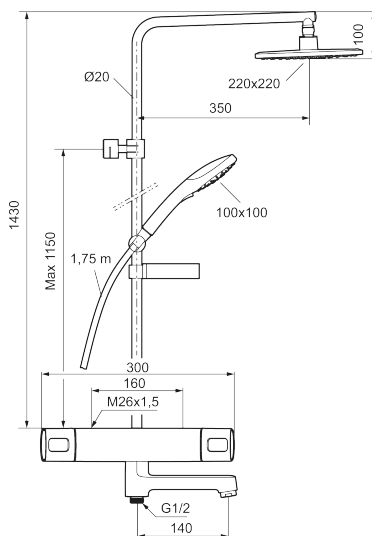

**Article number:** 83930000 **RSK:** 8377333 **Flow 3 bar:** 22.0 l/m  
**Description:** Chrome, 160 c/c, Replaced by 83931000

### Unique characteristics

Backflow protection unit type **EB**

- Safety mixer Siljan and head shower set Siljan
- With reversible headwork
- Svivel spout with integrated diverter
- Anti lime-scale head- and hand shower
- Eco Flow, hand shower 9 l/min and head shower 12 l/min
- Shower bar with slider, soap dish and wall bracket with sealing
- Shower pipe can be shortened if required
- Flexible wall bracket  $\pm 5$  mm in height and 50–100 mm from wall, 2x18 mm spacers included, with sealing, hidden pipe joint