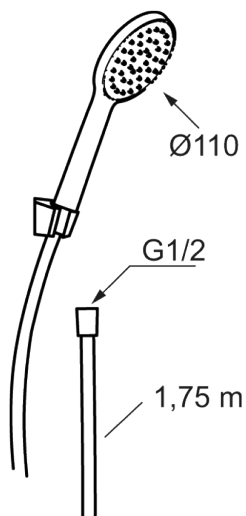

9000XE hand shower set

9000XE hand shower set is a shower set in chrome with a hand shower, metal hose and simple wall bracket. The large nozzle provides a pleasant shower experience with good pressure and an ample jet range without wasting water. The shower set is easy to install in all types of bathrooms.

Article number: 86722000 **RSK:** 8233171 **Flow 3 bar:** 7.6 l/m

Description: Chrome

- Anti lime-scale hand shower
- Lead Free material
- Note! The hose must not be equipped with an on/off device

Unique characteristics

PRODUCT DESCRIPTION

9000XE hand shower set

9000XE hand shower set is a shower set in chrome with a hand shower, metal hose and simple wall bracket. The large nozzle provides a pleasant shower experience with good pressure and an ample jet range without wasting water. The shower set is easy to install in all types of bathrooms.

Article number: 86722000

RSK: 8233171

Sparepartlist

NO.	FMM NO.	RSK	DESCRIPTION
1	S600330	8233133	Hand shower, chrome
2	S600208	8239743	Wall bracket, chrome
3	S600109	8252036	Shower hose, chrome