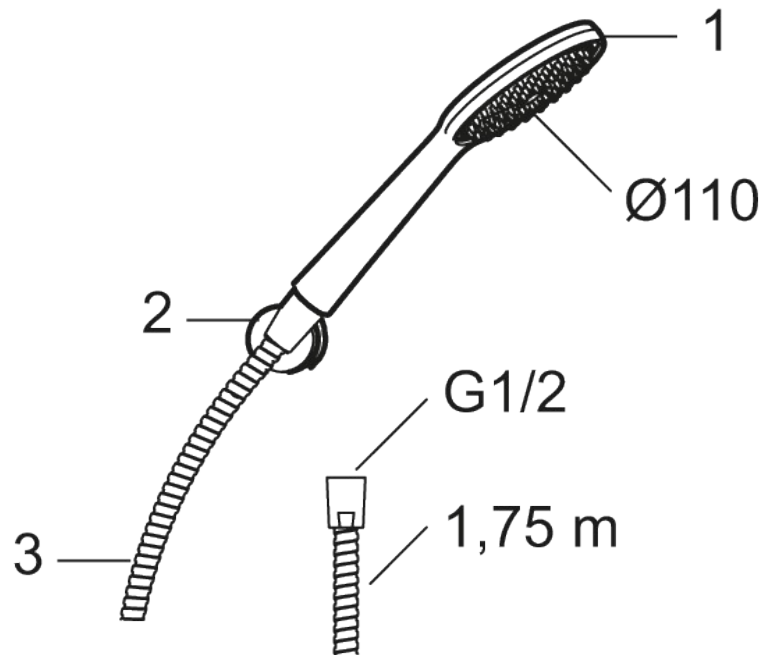

9000XE hand shower set

9000XE hand shower set is a shower set in chrome with a hand shower, metal hose and simple wall bracket. The large nozzle provides a pleasant shower experience with good pressure and an ample jet range without wasting water. The shower set is easy to install in all types of bathrooms.

Article number: 86722000 **RSK:** 8233171 **Flow 3 bar:** 7.6 l/m

Description: Chrome

- Anti lime-scale hand shower
- Lead Free material
- Note! The hose must not be equipped with an on/off device

Unique characteristics

PRODUCT DESCRIPTION

9000XE hand shower set

9000XE hand shower set is a shower set in chrome with a hand shower, metal hose and simple wall bracket. The large nozzle provides a pleasant shower experience with good pressure and an ample jet range without wasting water. The shower set is easy to install in all types of bathrooms.

Article number: 86722000

RSK: 8233171

Sparepartlist

NO.	FMM NO.	RSK	DESCRIPTION
1	S600330	8233133	Hand shower, chrome
2	S600208	8239743	Wall bracket, chrome
3	S600109	8252036	Shower hose, chrome