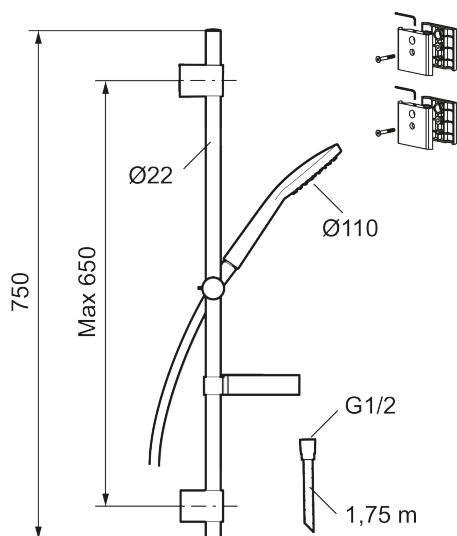

9000XE shower set Vaska

9000XE Shower Set is a chrome shower set with a metal hose and adjustable wall brackets. The generously sized shower head provides a pleasant shower experience with good pressure and spray distribution without wasting water. The shower set is easy to install in all types of bathrooms and includes extra wall brackets for installation on inlet pipes.

Article number: 86711000 **RSK:** 8233170 **Flow 3 bar:** 7.6 l/m

Description: Chrome, for mounting on 40 c/c pipes

- Model "Vaska"
- Shower bar with bracket for mounting on 40 c/c pipes
- Anti lime-scale hand shower
- With soap dish
- Lead Free material

Unique characteristics

PRODUCT DESCRIPTION

9000XE shower set Vaska

9000XE Shower Set is a chrome shower set with a metal hose and adjustable wall brackets. The generously sized shower head provides a pleasant shower experience with good pressure and spray distribution without wasting water. The shower set is easy to install in all types of bathrooms and includes extra wall brackets for installation on inlet pipes.

Article number: 86711000

RSK: 8233170

Sparepartlist

NO.	FMM NO.	RSK	DESCRIPTION
1	S600330	8233133	Hand shower, chrome
2	S600266	8239702	Wall bracket, chrome, 2 pcs
3	S600246	8239619	Slider, chrome
4	S600109	8252036	Shower hose, chrome
5	S600331	8239741	Soap dish
6	S600307	8239706	Wall bracket Vaska, for shower set