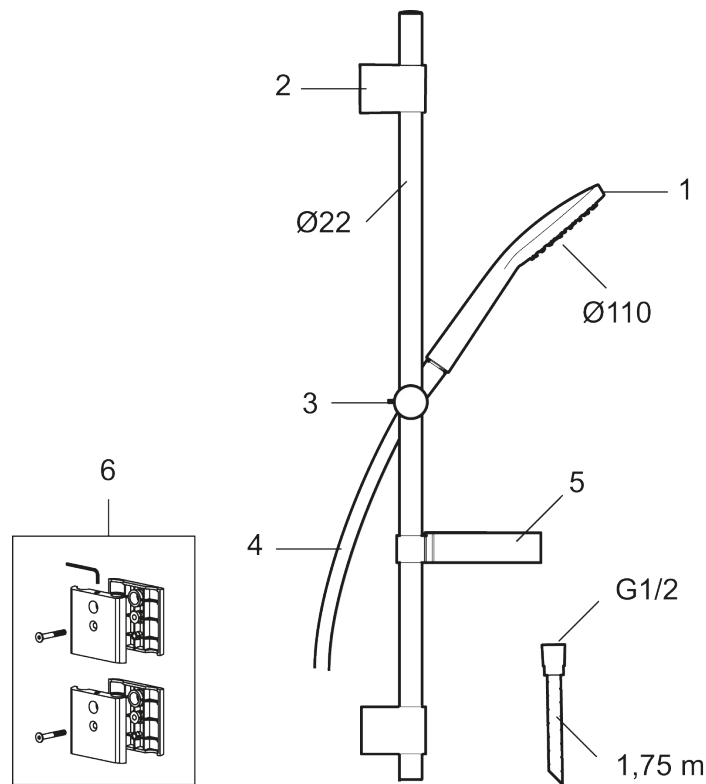

9000XE shower set Vaska

9000XE Shower Set is a chrome shower set with a metal hose and adjustable wall brackets. The generously sized shower head provides a pleasant shower experience with good pressure and spray distribution without wasting water. The shower set is easy to install in all types of bathrooms and includes extra wall brackets for installation on inlet pipes.

Article number: 86711000 **RSK:** 8233170 **Flow 3 bar:** 7.6 l/m

Description: Chrome, for mounting on 40 c/c pipes

- Model "Vaska"
- Shower bar with bracket for mounting on 40 c/c pipes
- Anti lime-scale hand shower
- With soap dish
- Lead Free material

Unique characteristics

PRODUCT DESCRIPTION

9000XE shower set Vaska

9000XE Shower Set is a chrome shower set with a metal hose and adjustable wall brackets. The generously sized shower head provides a pleasant shower experience with good pressure and spray distribution without wasting water. The shower set is easy to install in all types of bathrooms and includes extra wall brackets for installation on inlet pipes.

Article number: 86711000

RSK: 8233170

Sparepartlist

NO.	FMM NO.	RSK	DESCRIPTION
1	S600330	8233133	Hand shower, chrome
2	S600266	8239702	Wall bracket, chrome, 2 pcs
3	S600246	8239619	Slider, chrome
4	S600109	8252036	Shower hose, chrome
5	S600331	8239741	Soap dish
6	S600307	8239706	Wall bracket Vaska, for shower set