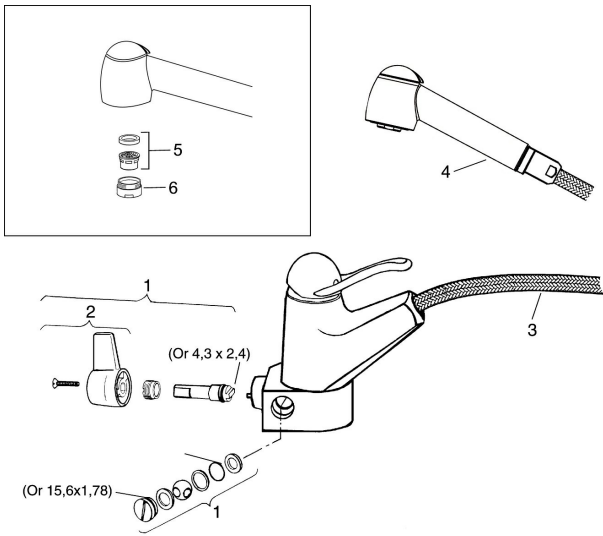

Built-in dishwasher valve and extendable hand shower. Single lever mixer FMM 9116 (9115), (4100), (4101).

Article number:

Inbyggd\_diskmaskinsavstängning\_och\_utdragbar\_handdusch\_Variant