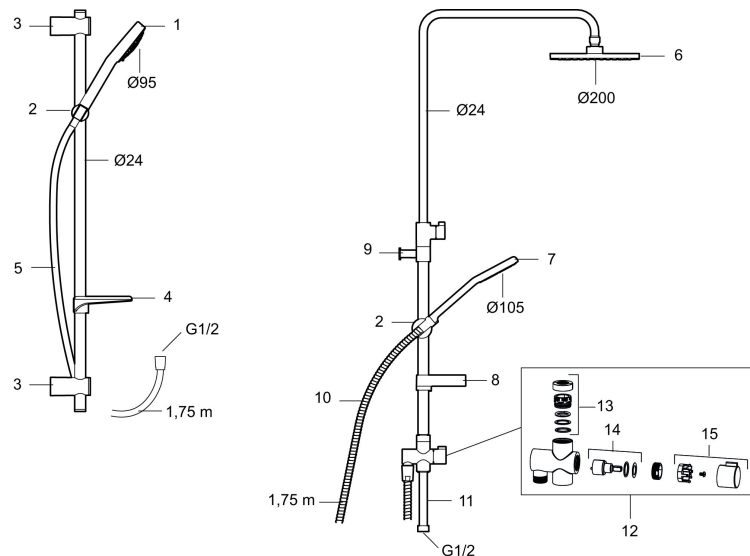

GARDA head shower kit

FM Mattsson Garda is a series where the sleek shape cooperates with excellent function in an exemplary manner. The Shower set consists of a hand shower, hose and shower rod and has smart solutions such as flexible upper bracket and a lime resistant strainer.

Article number: 96831000

Description: Chrome, 160 c/c

Unique characteristics

- Safety mixer art.no. 9681-0000 and head shower set Garda art.no. 9395-1000
- **With telescopic funktion**, adjustable 410 mm
- Hand shower with airmixture, for extra soft spray
- Both head and hand shower have Eco Flow 12 l/min
- Shower bar with diverter, slider, soap dish and flexible wall bracket with sealing

Backflow protection unit type

PRODUCT DESCRIPTION

GARDA head shower kit

FM Mattsson Garda is a series where the sleek shape cooperates with excellent function in an exemplary manner. The Shower set consists of a hand shower, hose and shower rod and has smart solutions such as flexible upper bracket and a lime resistant strainer.

Article number: 96831000

Sparepartlist

NO.	FMM NO.	RSK	DESCRIPTION
1	96750900	8197646	Hand shower
1	96753900	8197647	Hand shower, 3 shower jet settings
2	93780000	8185671	Slider
3	96720000	8190731	Wall bracket
4	94640007	8185634	Soap dish, transparent
5	93131755	8181832	Shower hose, cromoflex, L=1,75 m
6	93991000	8180619	Shower head
7	93810900	8199213	Hand shower, Eco Flow 12 l/min
7	93820000	8199214	Hand shower, Eco Flow 6 l/min
8	94642000	8185687	Soap dish
9	96730000	8190745	Wall bracket
10	34841750	8181618	Shower hose, chrome
11	58920100	8189019	Extension bar
12	58903000	8190747	Diverter, complete
13	58961000	8221708	Repair kit for diverter