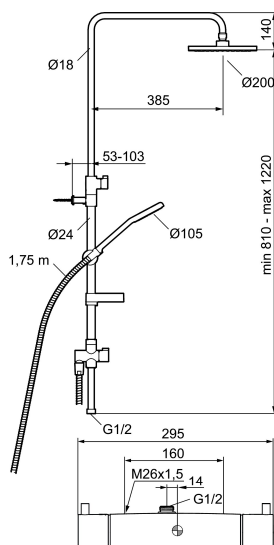

GARDA head shower kit

FM Mattsson Garda is a series where the sleek shape cooperates with excellent function in an exemplary manner. The Shower set consists of a hand shower, hose and shower rod and has smart solutions such as flexible upper bracket and a lime resistant strainer.

Article number: 96831000

Description: Chrome, 160 c/c

Unique characteristics

- Safety mixer art.no. 9681-0000 and head shower set Garda art.no. 9395-1000
- **With telescopic funktion**, adjustable 410 mm
- Hand shower with airmixture, for extra soft spray
- Both head and hand shower have Eco Flow 12 l/min
- Shower bar with diverter, slider, soap dish and flexible wall bracket with sealing

Backflow protection unit type

PRODUCT DESCRIPTION

GARDA head shower kit

FM Mattsson Garda is a series where the sleek shape cooperates with excellent function in an exemplary manner. The Shower set consists of a hand shower, hose and shower rod and has smart solutions such as flexible upper bracket and a lime resistant strainer.

Article number: 96831000

Sparepartlist

NO.	FMM NO.	RSK	DESCRIPTION
1	96750900	8197646	Hand shower
1	96753900	8197647	Hand shower, 3 shower jet settings
2	93780000	8185671	Slider
3	96720000	8190731	Wall bracket
4	94640007	8185634	Soap dish, transparent
5	93131755	8181832	Shower hose, cromoflex, L=1,75 m
6	93991000	8180619	Shower head
7	93810900	8199213	Hand shower, Eco Flow 12 l/min
7	93820000	8199214	Hand shower, Eco Flow 6 l/min
8	94642000	8185687	Soap dish
9	96730000	8190745	Wall bracket
10	34841750	8181618	Shower hose, chrome
11	58920100	8189019	Extension bar
12	58903000	8190747	Diverter, complete
13	58961000	8221708	Repair kit for diverter