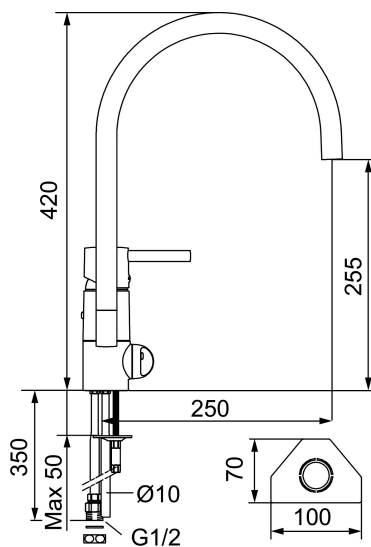

GARDA II kitchen mixer

Garda is a range of mixers with a clean, minimalist design. A Garda mixer enhances the overall interior of modern kitchens, and has our unique technical features including a soft-close mechanism and a ceramic seal. The spout is replaceable, so you can easily vary the mixer's appearance according to your preference. The choice is yours.

Article number: 96110000

Description: Chrome, with CU Ø10 mm

- Ceramic cartridge with soft closing function
- Adjustable flow control and temperature limiter
- Eco Flow (energy and water saving aerator)
- Swivel spout 110°
- With dish washer valve, switchable between cold and hot water. Pre-set on cold water
- Hole diameter Ø32-35 mm