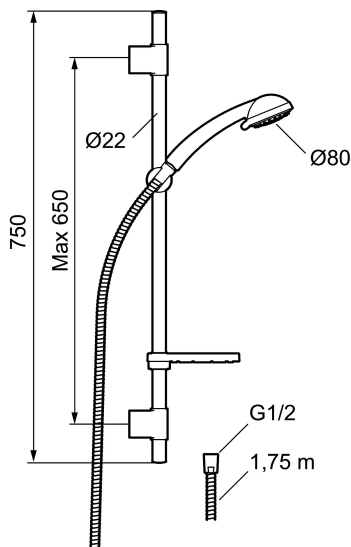

Unique characteristics