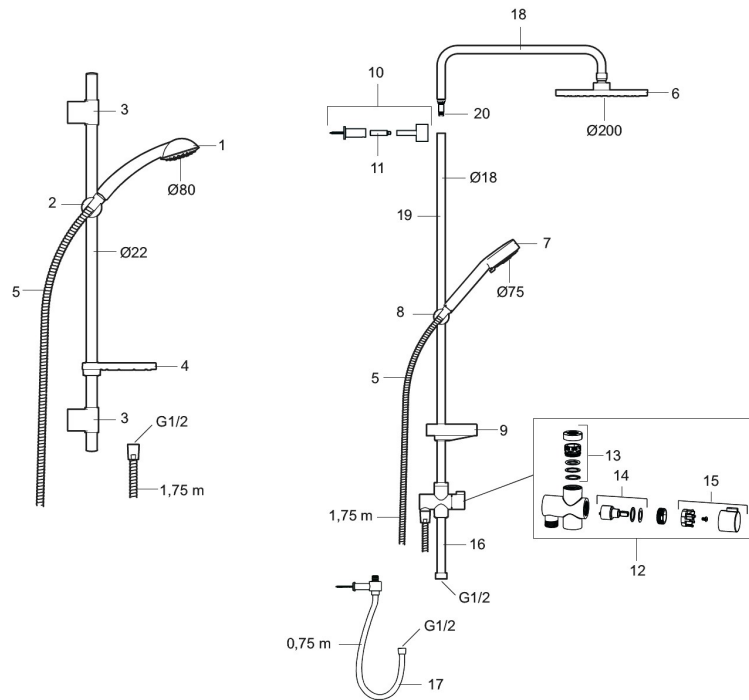

**Article number:** 94703000

**Description:** Chrome

- Anti lime-scale hand shower with Eco Flow 7,5 l/min, with 3 shower jet settings
- With transparent soap dish
- Shower bar with slider and flexible upper wall brackets with sealing

## PRODUCT DESCRIPTION

## Sparepartlist

NO.	FMM NO.	RSK	DESCRIPTION
1	94750900	8199210	Hand shower
1	94753900	8199211	Hand shower, 3 shower jet settings
2	94780000	8185685	Slider
3	83710000	8186586	Wall bracket
4	94790000	8185648	Soap dish, transparent
5	34841750	8181618	Shower hose, chrome
6	93991000	8180619	Shower head
7	93840900	8199217	Hand shower
8	94671000	8183708	Slider
9	93441000	8185649	Soap dish
10	58950000	8180414	Wall bracket
11	27923500	8180415	Extender, 25 mm
12	58903000	8190747	Diverter, complete

NO.	FMM NO.	RSK	DESCRIPTION
13	58961000	8221708	Repair kit for diverter
14	59071000	8221706	Cartridge
15	59081000	8221707	Handle
16	58920100	8189019	Extension bar
17	93971000	8189020	Connecting hose
18	58941350		Upper bar
19	58930959	8189001	Lower bar, L=950 mm
20	37800938	8592017	O-ring 7,1 x 1,6, 2 pcs