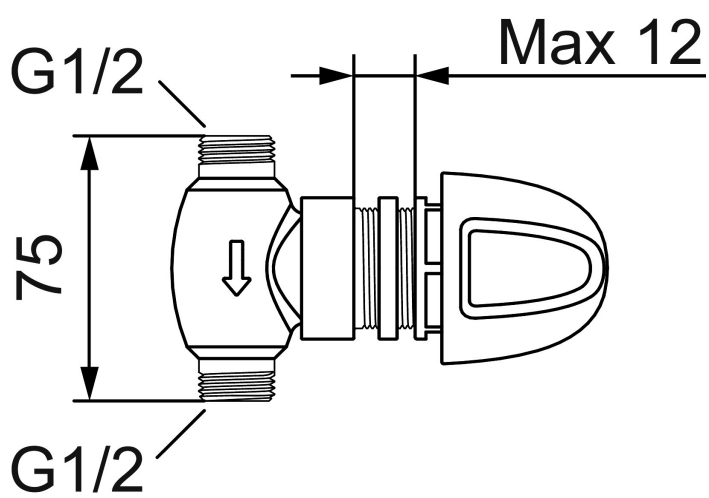

On/off valve

Article number: 92231000

Description: Chrome

- For concealed mounting in worktop/bath (max. material thickness 12mm)

Uniqe characteristics

PRODUCT DESCRIPTION

On/off valve

Article number: 92231000

Sparepartlist

NO.	FMM NO.	RSK	DESCRIPTION
1	35930000	8591725	On/off handle, chrome
2	38492000		Headwork with valve cone
3	36002029	8913469	Valve cone (G20), 2 pcs