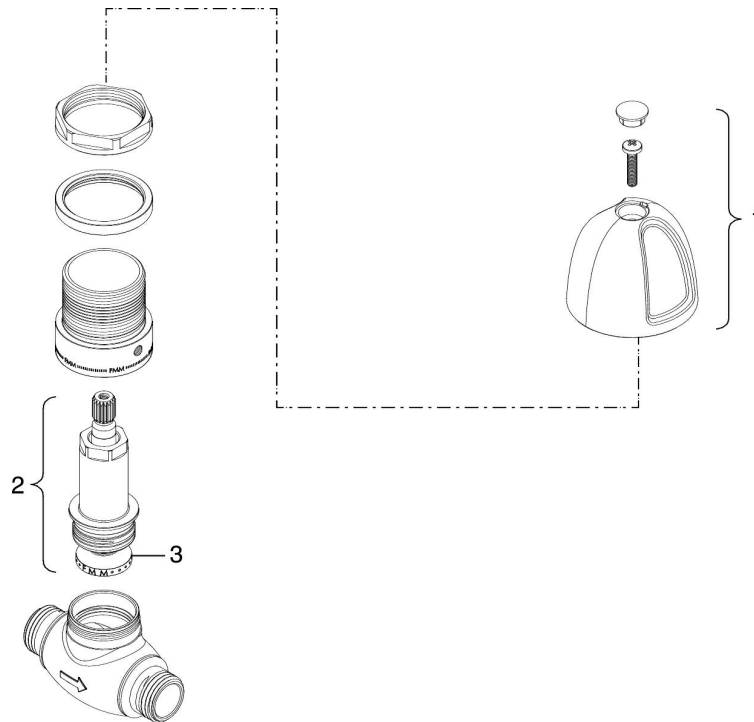

On/off valve

Article number: 92231000

Description: Chrome

- For concealed mounting in worktop/bath (max. material thickness 12mm)

Uniqe characteristics

PRODUCT DESCRIPTION

On/off valve

Article number: 92231000

Sparepartlist

NO.	FMM NO.	RSK	DESCRIPTION
1	35930000	8591725	On/off handle, chrome
2	38492000		Headwork with valve cone
3	36002029	8913469	Valve cone (G20), 2 pcs