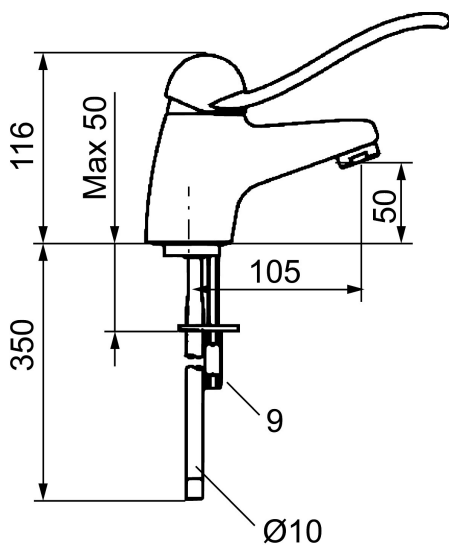

9000 basin mixer

Basin mixer with ergonomic extra long lever (150 mm).

Article number: 90504500

Description: Chrome, with CU Ø10 mm

- Ceramic cartridge with soft closing function
- Adjustable flow control and temperature limiter
- Spout: 105 mm
- Lever: 145 mm

Unique characteristics

Backflow protection unit type 

PRODUCT DESCRIPTION

9000 basin mixer

Basin mixer with ergonomic extra long lever (150 mm).

Article number: 90504500

SE Kompletet manöverdel (1) passar alla FM Mattsson ettgrepps keramikblandare.
ENG Complete headwork (1) fits all FM Mattsson single lever mixers with ceramic cartridge.

Sparepartlist

NO.	FMM NO.	RSK	DESCRIPTION
1	59303000	8591821	Soft closing headwork, complete, with lever 110 mm, chrome
1	59302000	8591973	Soft closing headwork, complete, with lever 110 mm, cold start, chrome
1	59306000	8591825	Soft closing headwork, complete, with lever 145 mm, chrome
1	59306190	8591852	Soft closing headwork, complete, with lever 190 mm, chrome (hospital model)
1	59306290	8591853	Soft closing headwork, complete, with lever 290 mm, chrome (hospital model)
2	59310000	8591763	Lever, complete, L=110 mm, chrome
2	59311450	8591827	Lever, complete, L=145 mm, chrome
2	59351900	8591832	Lever, complete, L=190 mm, chrome (not loop handle)
2	59352900	8591833	Lever, complete, L=290 mm, chrome (not loop handle)
3	38731006	8591765	Lock screw
4	59320000	8591766	Cover lid with colour marking
5	59330000	8591829	Cover ring, chrome
6	38051000	8241719	Fastening nipple,chrome
7	38050002	8242233	Fastening nipple