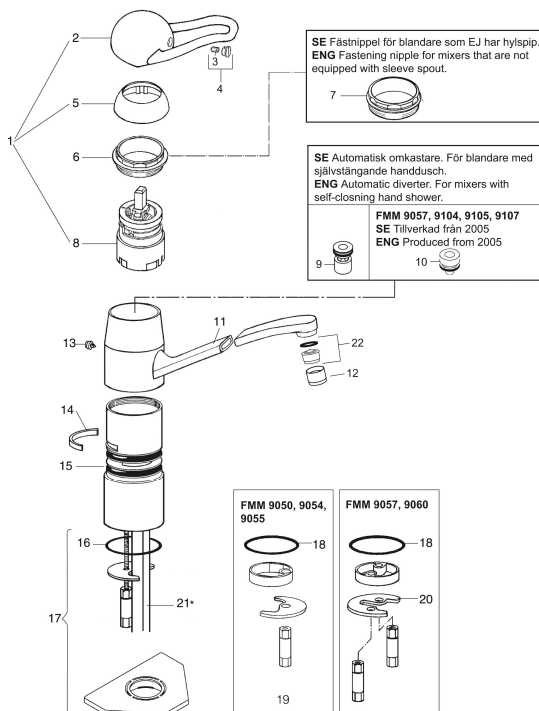

PRODUCT DESCRIPTION

9000 basin mixer

Basin mixer with ergonomic extra long lever (150 mm).

Article number: 90504500

Sparepartlist

NO.	FMM NO.	RSK	DESCRIPTION
1	59303000	8591821	Soft closing headwork, complete, with lever 110 mm, chrome
1	59302000	8591973	Soft closing headwork, complete, with lever 110 mm, cold start, chrome
1	59306000	8591825	Soft closing headwork, complete, with lever 145 mm, chrome
1	59306190	8591852	Soft closing headwork, complete, with lever 190 mm, chrome (hospital model)
1	59306290	8591853	Soft closing headwork, complete, with lever 290 mm, chrome (hospital model)
2	59310000	8591763	Lever, complete, L=110 mm, chrome
2	59311450	8591827	Lever, complete, L=145 mm, chrome
2	59351900	8591832	Lever, complete, L=190 mm, chrome (not loop handle)
2	59352900	8591833	Lever, complete, L=290 mm, chrome (not loop handle)
3	38731006	8591765	Lock screw
4	59320000	8591766	Cover lid with colour marking
5	59330000	8591829	Cover ring, chrome
6	38051000	8241719	Fastening nipple,chrome
7	38050002	8242233	Fastening nipple