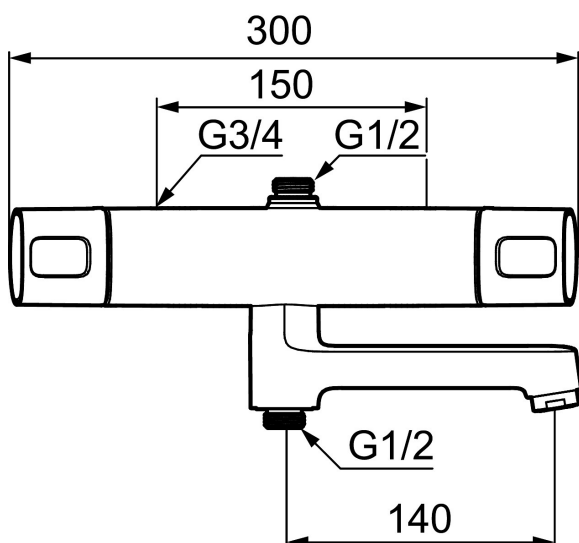

### Uniqe characteristics

Backflow protection unit type 

- Shower connection up and down
- For head shower set with G1/2 connection
- With reversible headwork
- Pressure balanced thermostatic mixer
- Swivel spout with built-in diverter
- With ceramic sealed headwork
- Temperature handle with safety stop at 38°C
- With Eco-function
- Approved non-return valves, EN-Standard EN1717