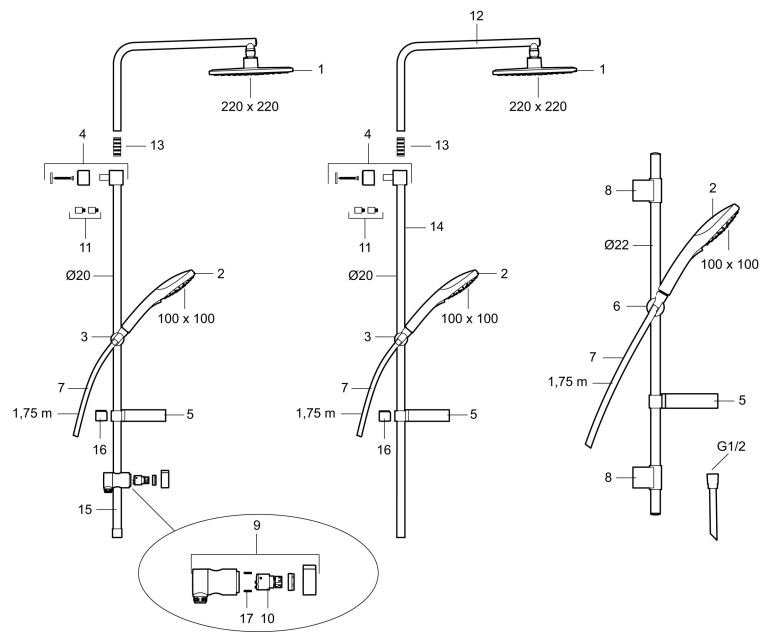

PRODUCT DESCRIPTION

SILJAN shower set

Our new FM Mattsson Siljan collection combines design with eco-friendly and energy-saving functions without compromising on comfort. The Siljan shower range includes a wide selection of overhead shower and hand shower sets.

The showers can be combined with a Siljan thermostatic shower or bath mixer. Or make things simple by choosing one of our smart all-in-one overhead or hand shower sets.

Article number: 83703900

Sparepartlist

NO.	FMM NO.	RSK	DESCRIPTION
1	83890000	8180620	Shower head
2	83753900	8199262	Hand shower
3	94782000	8185652	Slider
4	94712000	8186605	Wall bracket
5	94641000	8185653	Soap dish
6	94781000	8185651	Slider
7	34841750	8181618	Shower hose, chrome
8	83710000	8186586	Wall bracket, 2 pcs
9	58902000	8190734	Diverter, complete
10	59240000	8190735	Cartridge
11	27925000	8180419	Extender, 18 mm, 2 pcs
12	58943000	8217833	Upper bar