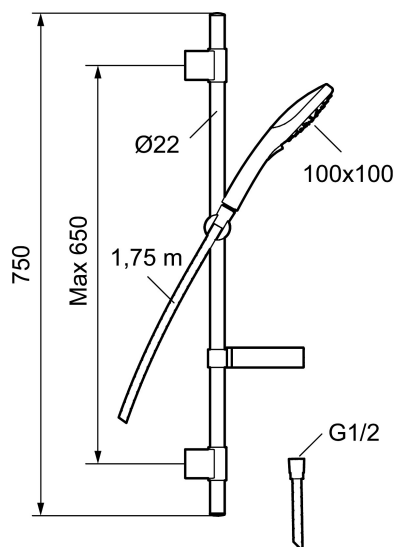

Article number: 83703900

Description: Chrome

Unique characteristics

- Constant flow 7,5 l/min at 200–600 kPa
- Anti lime-scale hand shower with 3 shower jet settings
- With soap dish
- Shower bar with slider and flexible upper wall brackets with sealing

| NO. | FMM NO. | RSK | DESCRIPTION |
|-----|----------|---------|------------------------|
| 1 | 83890000 | 8180620 | Shower head |
| 2 | 83753900 | 8199262 | Hand shower |
| 3 | 94782000 | 8185652 | Slider |
| 4 | 94712000 | 8186605 | Wall bracket |
| 5 | 94641000 | 8185653 | Soap dish |
| 6 | 94781000 | 8185651 | Slider |
| 7 | 34841750 | 8181618 | Shower hose, chrome |
| 8 | 83710000 | 8186586 | Wall bracket, 2 pcs |
| 9 | 58902000 | 8190734 | Diverter, complete |
| 10 | 59240000 | 8190735 | Cartridge |
| 11 | 27925000 | 8180419 | Extender, 18 mm, 2 pcs |
| 12 | 58943000 | 8217833 | Upper bar |

| NO. | FMM NO. | RSK | DESCRIPTION |
|-----|----------|---------|--|
| 13 | 27930000 | 8221726 | Joint |
| 14 | 58931000 | 8217832 | Lower bar |
| 15 | 58921000 | 8217831 | Extension bar |
| 16 | 39391000 | 8221716 | Distance ring for Ø18, Ø20 and Ø22 mm pipe |
| 17 | 38080700 | 8295337 | Stop screw M5x20 |