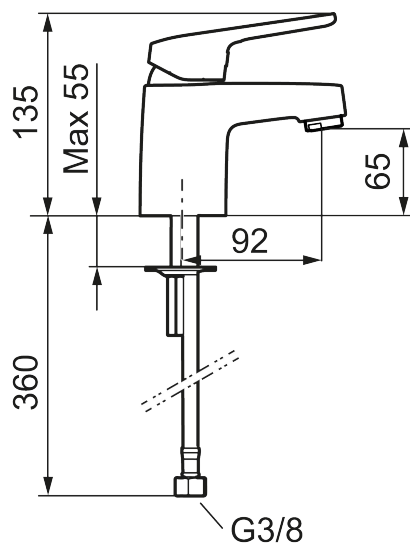

- Cold Start
- Ceramic cartridge with soft closing function
- Adjustable flow control and temperature limiter
- Eco Flow (energy and water saving aerator)
- Soft PEX® hoses (stainless steel braided)
- Small model