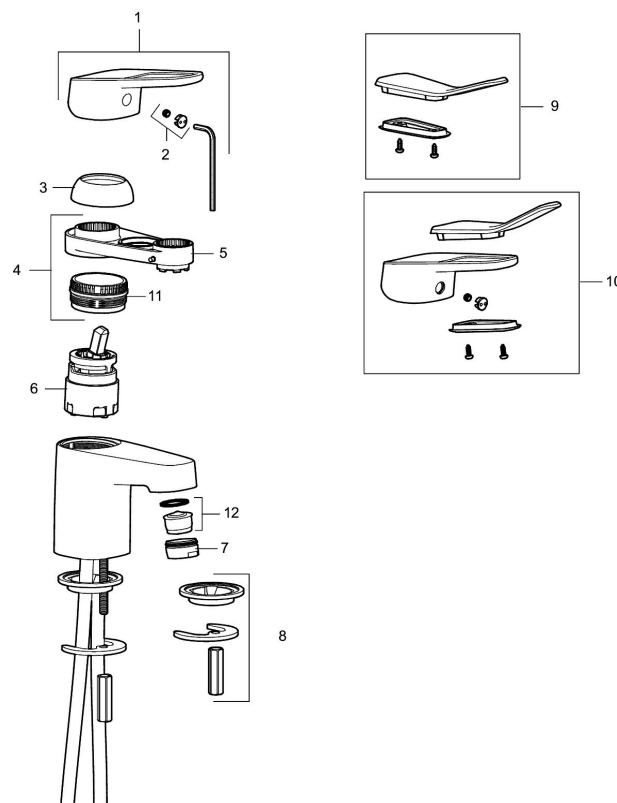

Article number: 83520010 Flow 3 bar: 6.4 l/m

Description: Chrome, connection nut G3/8"

Uniqe characteristics

Backflow protection unit type 

- Cold Start
- Ceramic cartridge with soft closing function
- Adjustable flow control and temperature limiter
- Eco Flow (energy and water saving aerator)
- Soft PEX[®] hoses (stainless steel braided)
- Small model

PRODUCT DESCRIPTION

SILJAN mini basin mixer

Soft, curved lines and ultra-shiny surfaces. We have emphasised clean design, simplicity and function, in line with our vision of caring for people and the environment. Strong focus has been placed on design, and specific shapes are used consistently to create a coordinated look. Big or small? Our FM Mattsson Siljan has products for everybody, regardless of their taste or the size of their home. The new Siljan Mini basin mixer is a compact product that packs a punch. Specially designed for small homes, small bathrooms or small hands. The choice is yours. Needless to say, you get the same high quality, just in a smaller size.

Article number: 83520010

Sparepartlist

NO.	FMM NO.	RSK	DESCRIPTION
1	58501000	8592023	Complete lever, chrome
2	58511000	8592021	Cover lid with colour marking
3	58521000	8592020	Cover sleeve, chrome
4	58530140	8241726	Fastening nipple with service tool
5	60770000	8591918	Service tool
6	59120009	8591949	Ceramic cartridge with service tool, cold start (green ring)
6	59115500	8591947	Ceramic cartridge with service tool, standard (red ring)

NO.	FMM NO.	RSK	DESCRIPTION
6	59126000	8591966	Ceramic cartridge with service tool, Eco Plus (green ring)
7	29142400	8281526	Housing M24 ext., 13 mm
8	39140800	8186891	Fastening kit for basin mixer
9	35974009	8592038	Care-kit
10	58504000	8592049	Care-lever, complete
11	29390000	8295356	Fastening nipple
12	29102910	8281534	Aerator insert, 5,5–6,5 l/min at 300kPa