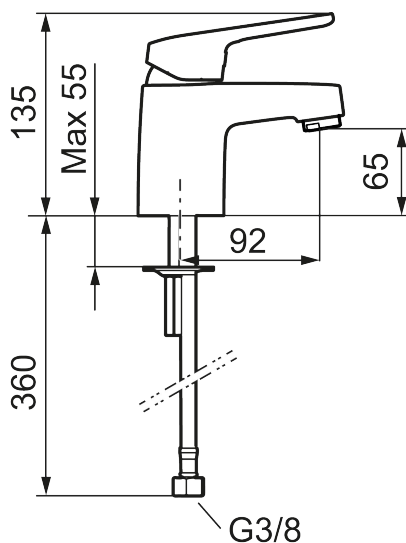

Big or small? Our FM Mattsson Siljan has products for everybody, regardless of their taste or the size of their home. The new Siljan Mini basin mixer is a compact product that packs a punch. Specially designed for small homes, small bathrooms or small hands. The choice is yours. Needless to say, you get the same high quality, just in a smaller size.

Article number: 83520010 Flow 3 bar: 6.4 l/m

Description: Chrome, connection nut G3/8"

Uniqe characteristics

Backflow protection unit type 

- Cold Start
- Ceramic cartridge with soft closing function
- Adjustable flow control and temperature limiter
- Eco Flow (energy and water saving aerator)
- Soft PEX[®] hoses (stainless steel braided)
- Small model

Article number: 83520010

Sparepartlist

NO.	FMM NO.	RSK	DESCRIPTION
1	58501000	8592023	Complete lever, chrome
2	58511000	8592021	Cover lid with colour marking
3	58521000	8592020	Cover sleeve, chrome
4	58530140	8241726	Fastening nipple with service tool
5	60770000	8591918	Service tool
6	59120009	8591949	Ceramic cartridge with service tool, cold start (green ring)
6	59115500	8591947	Ceramic cartridge with service tool, standard (red ring)

NO.	FMM NO.	RSK	DESCRIPTION
6	59126000	8591966	Ceramic cartridge with service tool, Eco Plus (green ring)
7	29142400	8281526	Housing M24 ext., 13 mm
8	39140800	8186891	Fastening kit for basin mixer
9	35974009	8592038	Care-kit
10	58504000	8592049	Care-lever, complete
11	29390000	8295356	Fastening nipple
12	29102910	8281534	Aerator insert, 5,5–6,5 l/min at 300kPa