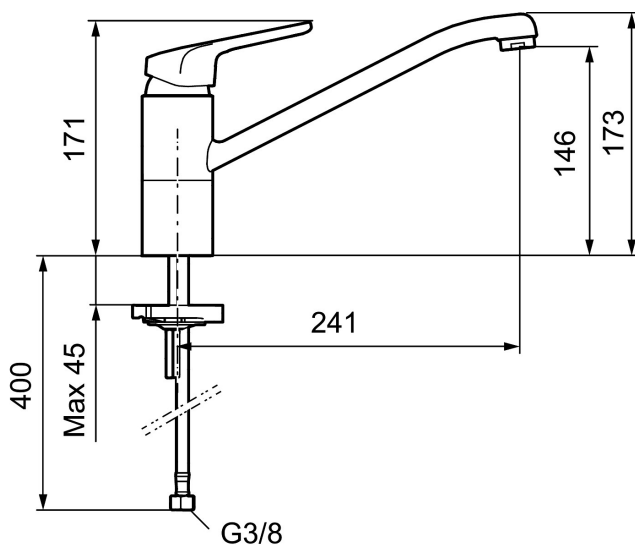

Article number: 83200010

Description: Chrome, connection nut G3/8"

Uniqe characteristics

Backflow protection unit type 

- EcoSafe® mixer
- Cold Start
- Ceramic cartridge with soft closing function
- Adjustable flow control and temperature limiter
- Eco Flow (energy and water saving aerator)
- Swivel spout 110°
- Soft PEX® hoses (stainless steel braided)
- Hole diameter Ø34-37 mm