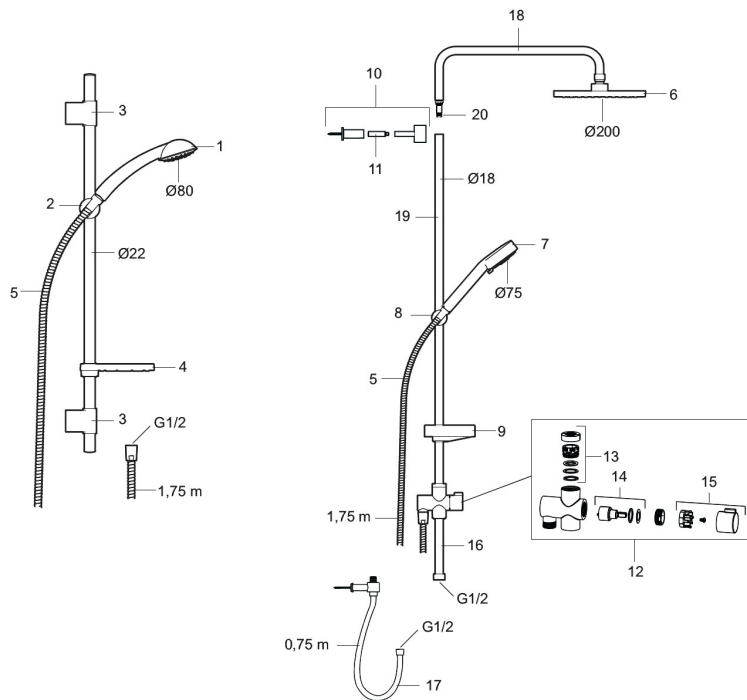

Head shower kit 9000E II

Article number: 82182500

- Safety mixer art.no. 8211-2500, shampoo shelf art.no. 9304-0800 and head shower set art.no. 9392-1000
- Anti lime-scale head- and hand shower
- Both head and hand shower have Eco Flow 12 l/min
- Shower bar with diverter, slider, soap dish and flexible wall bracket with sealing

Uniq characteristics

Backflow protection unit type **EB**

PRODUCT DESCRIPTION

Head shower kit 9000E II

Article number: 82182500

Sparepartlist

NO.	FMM NO.	RSK	DESCRIPTION
1	94750900	8199210	Hand shower
1	94753900	8199211	Hand shower, 3 shower jet settings
2	94780000	8185685	Slider
3	83710000	8186586	Wall bracket
4	94790000	8185648	Soap dish, transparent
5	34841750	8181618	Shower hose, chrome
6	93991000	8180619	Shower head
7	93840900	8199217	Hand shower
8	94671000	8183708	Slider
9	93441000	8185649	Soap dish
10	58950000	8180414	Wall bracket
11	27923500	8180415	Extender, 25 mm
12	58903000	8190747	Diverter, complete
13	58961000	8221708	Repair kit for diverter
14	59071000	8221706	Cartridge
15	59081000	8221707	Handle

NO.	FMM NO.	RSK	DESCRIPTION
16	58920100	8189019	Extension bar
17	93971000	8189020	Connecting hose
18	58941350		Upper bar
19	58930959	8189001	Lower bar, L=950 mm
20	37800938	8592017	O-ring 7,1 x 1,6, 2 pcs