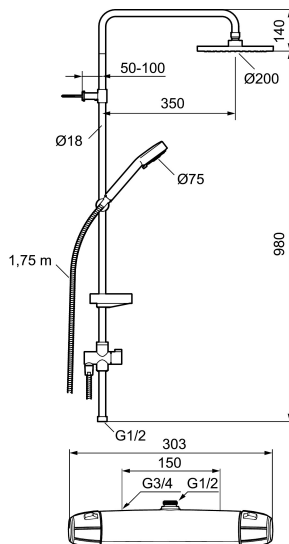

Head shower kit 9000E II

Article number: 82182500

- Safety mixer art.no. 8211-2500, shampoo shelf art.no. 9304-0800 and head shower set art.no. 9392-1000
- Anti lime-scale head- and hand shower
- Both head and hand shower have Eco Flow 12 l/min
- Shower bar with diverter, slider, soap dish and flexible wall bracket with sealing

Uniq characteristics

Backflow protection unit type **EB**

PRODUCT DESCRIPTION

Head shower kit 9000E II

Article number: 82182500

Sparepartlist

NO.	FMM NO.	RSK	DESCRIPTION
1	94750900	8199210	Hand shower
1	94753900	8199211	Hand shower, 3 shower jet settings
2	94780000	8185685	Slider
3	83710000	8186586	Wall bracket
4	94790000	8185648	Soap dish, transparent
5	34841750	8181618	Shower hose, chrome
6	93991000	8180619	Shower head
7	93840900	8199217	Hand shower
8	94671000	8183708	Slider
9	93441000	8185649	Soap dish
10	58950000	8180414	Wall bracket
11	27923500	8180415	Extender, 25 mm
12	58903000	8190747	Diverter, complete
13	58961000	8221708	Repair kit for diverter
14	59071000	8221706	Cartridge
15	59081000	8221707	Handle

NO.	FMM NO.	RSK	DESCRIPTION
16	58920100	8189019	Extension bar
17	93971000	8189020	Connecting hose
18	58941350		Upper bar
19	58930959	8189001	Lower bar, L=950 mm
20	37800938	8592017	O-ring 7,1 x 1,6, 2 pcs