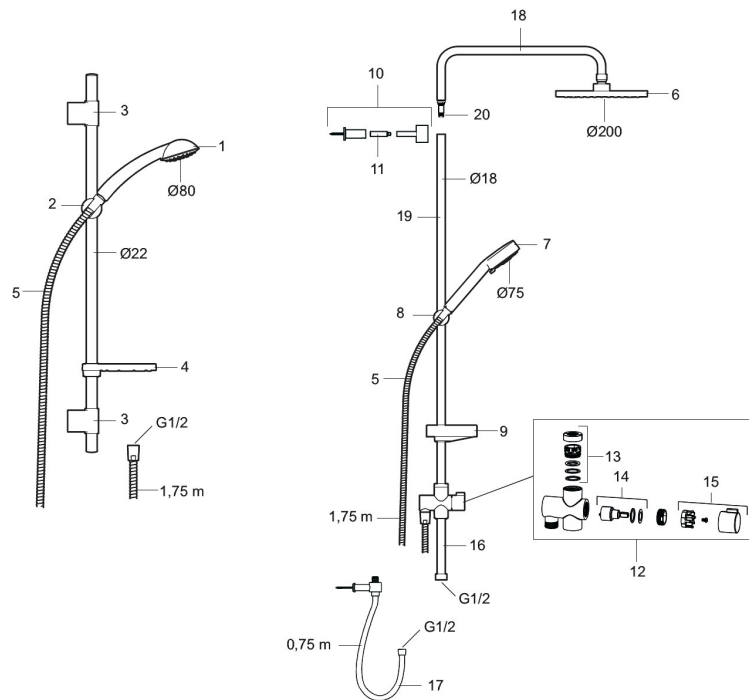

Shower kit 9000E II

Article number: 82172500

- Safety mixer art.no. 8210-2500, shampoo shelf art.no. 9304-0800 and shower set art.no. 9470-1000
- Shower set have anti lime-scale hand shower with Eco Flow 9 l/min, shower bar with slider, soap dish and wall brackets with sealing

Uniqe characteristics

Backflow protection unit type 

PRODUCT DESCRIPTION

Shower kit 9000E II

Article number: 82172500

Sparepartlist

NO.	FMM NO.	RSK	DESCRIPTION
1	94750900	8199210	Hand shower
1	94753900	8199211	Hand shower, 3 shower jet settings
2	94780000	8185685	Slider
3	83710000	8186586	Wall bracket
4	94790000	8185648	Soap dish, transparent
5	34841750	8181618	Shower hose, chrome
6	93991000	8180619	Shower head
7	93840900	8199217	Hand shower
8	94671000	8183708	Slider
9	93441000	8185649	Soap dish
10	58950000	8180414	Wall bracket
11	27923500	8180415	Extender, 25 mm
12	58903000	8190747	Diverter, complete
13	58961000	8221708	Repair kit for diverter
14	59071000	8221706	Cartridge
15	59081000	8221707	Handle

NO.	FMM NO.	RSK	DESCRIPTION
16	58920100	8189019	Extension bar
17	93971000	8189020	Connecting hose
18	58941350		Upper bar
19	58930959	8189001	Lower bar, L=950 mm
20	37800938	8592017	O-ring 7,1 x 1,6, 2 pcs