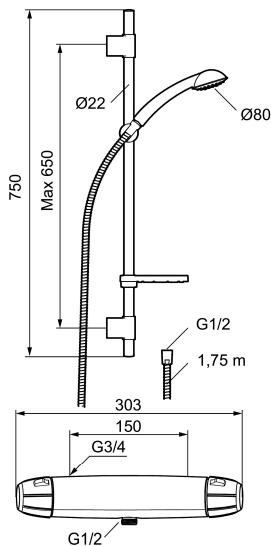

Shower kit 9000E II

Article number: 82172500

- Safety mixer art.no. 8210-2500, shampoo shelf art.no. 9304-0800 and shower set art.no. 9470-1000
- Shower set have anti lime-scale hand shower with Eco Flow 9 l/min, shower bar with slider, soap dish and wall brackets with sealing

Uniqe characteristics

Backflow protection unit type 

PRODUCT DESCRIPTION

Shower kit 9000E II

Article number: 82172500

Sparepartlist

NO.	FMM NO.	RSK	DESCRIPTION
1	94750900	8199210	Hand shower
1	94753900	8199211	Hand shower, 3 shower jet settings
2	94780000	8185685	Slider
3	83710000	8186586	Wall bracket
4	94790000	8185648	Soap dish, transparent
5	34841750	8181618	Shower hose, chrome
6	93991000	8180619	Shower head
7	93840900	8199217	Hand shower
8	94671000	8183708	Slider
9	93441000	8185649	Soap dish
10	58950000	8180414	Wall bracket
11	27923500	8180415	Extender, 25 mm
12	58903000	8190747	Diverter, complete
13	58961000	8221708	Repair kit for diverter
14	59071000	8221706	Cartridge
15	59081000	8221707	Handle

NO.	FMM NO.	RSK	DESCRIPTION
16	58920100	8189019	Extension bar
17	93971000	8189020	Connecting hose
18	58941350		Upper bar
19	58930959	8189001	Lower bar, L=950 mm
20	37800938	8592017	O-ring 7,1 x 1,6, 2 pcs